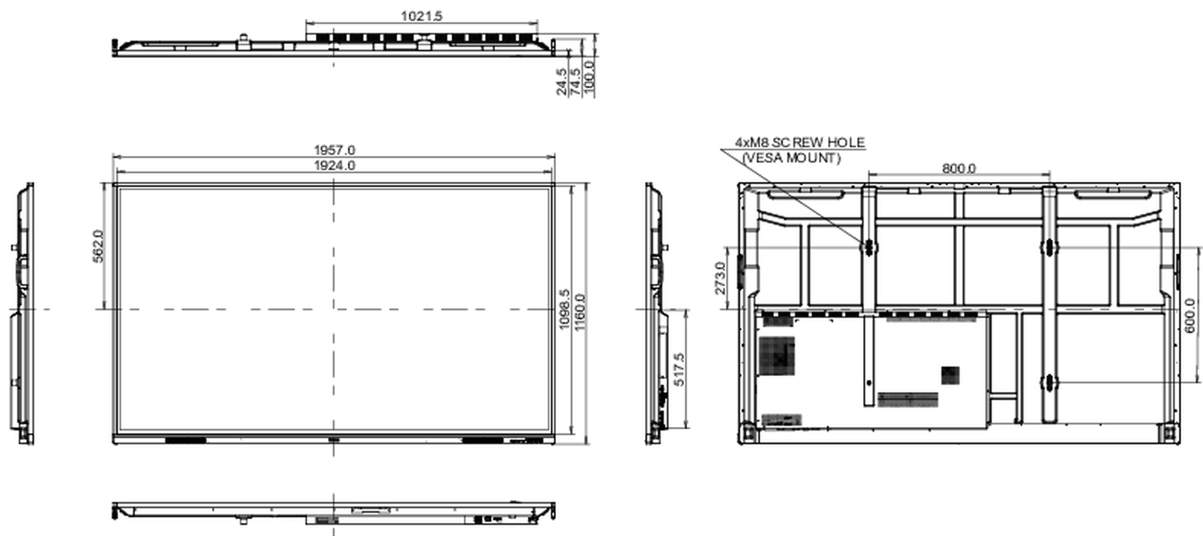

09 ODRŽIVOST

Propisi

CB, CE, TÜV-Bauart, EAC, RoHS podrška, ErP, WEEE, REACH, EPA 8.0

REACH SVHC

iznad 0.1%: Olova

10 DIMENZIJE / TEŽINA

Dimenzije proizvoda Š x V x D

1957 x 1160 x 100mm

Dimenzije kutije Š x V x D

2110 x 1283 x 225mm

Težina (bez kutije)

58.6kg

Težina (sa kutijom)

75.9kg

EAN kod

4948570123711

All trademarks and registered trademarks acknowledged. E & O E. Specification subject to change without notice. All LCD's comply with ISO-9241-307:2008 in connection with pixel defects.

© IIYAMA CORPORATION. ALL RIGHTS RESERVED