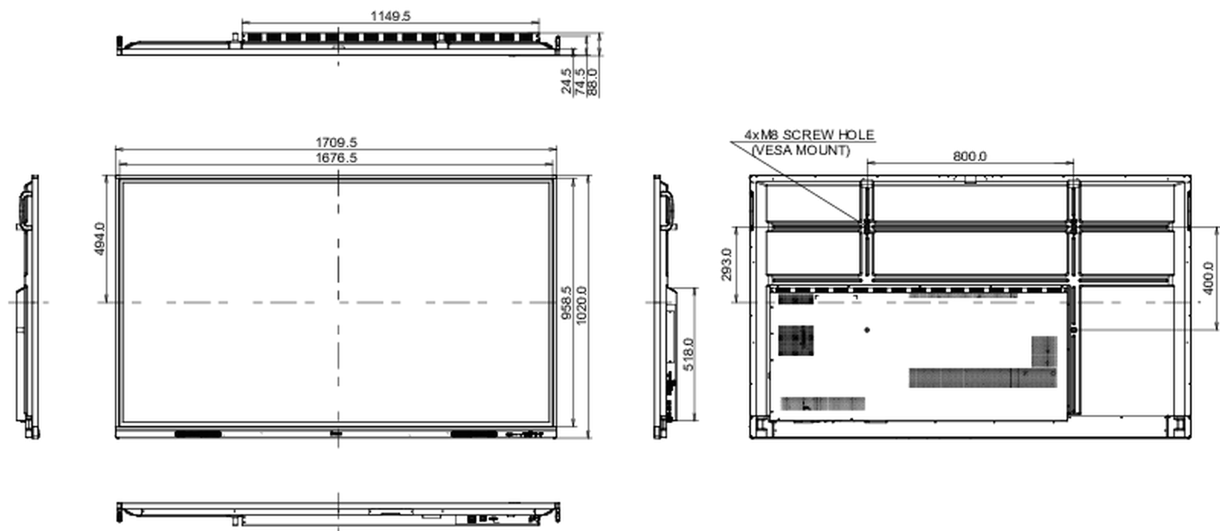

09 ODRŽIVOST

Propisi

CB, CE, TÜV-Bauart, EAC, RoHS podrška, ErP, WEEE, REACH, EPA 8.0

REACH SVHC

iznad 0.1%: Olova

10 DIMENZIJE / TEŽINA

Dimenzije proizvoda Š x V x D

1709.5 x 1020 x 88mm

Dimenzije kutije Š x V x D

1863 x 1140 x 225mm

Težina (bez kutije)

47.3kg

Težina (sa kutijom)

60.6kg

EAN kod

4948570123704

All trademarks and registered trademarks acknowledged. E & O E. Specification subject to change without notice. All LCD's comply with ISO-9241-307:2008 in connection with pixel defects.

© IYAMA CORPORATION. ALL RIGHTS RESERVED