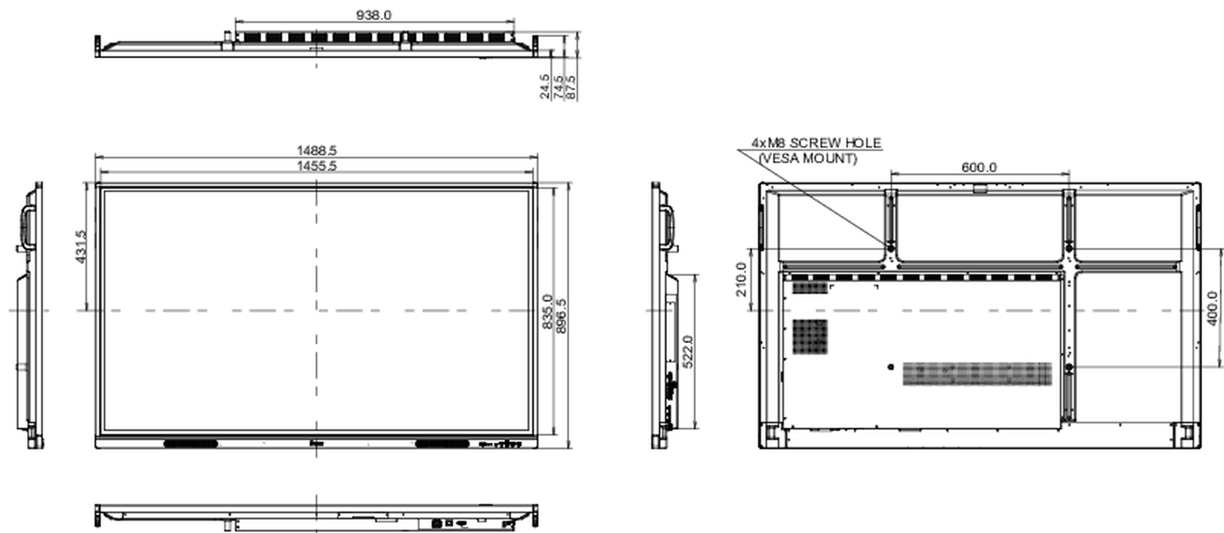

## 10 DIMENSIONS / WEIGHT

<b>Product dimensions W x H x D</b>	1488.5 x 896.5 x 87.5mm
<b>Box dimensions W x H x D</b>	1628 x 1005 x 208mm
<b>Weight (without box)</b>	35kg
<b>Weight (with box)</b>	44.7kg
<b>EAN code</b>	4948570123698