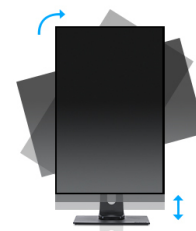

24" IPS 3-side borderless monitor with height adjustable stand

Stylish edge-to-edge design makes the ProLite XUB2493HS perfect for multi-monitor set-ups. The IPS panel technology offers accurate and consistent colour reproduction with wide viewing angles. High contrast and brightness values mean the monitor will provide excellent performance for photographic and web design. Equipped with speakers, headphone socket, HDMI and DisplayPort connections, a blue light reducer function to reduce eye fatigue and an ergonomic 150mm height adjustable stand for optimal user comfort, make this 24" monitor a great choice for both multi-monitor configuration and office applications.

Available also with fixed stand : [ProLite XU2493HS-B5 \(1920x1080\)](#), and [ProLite XU2493HS-B6 \(1920x1080\)](#)

IPS Technology

IPS displays are best known for wide viewing angles and natural, highly accurate colours. They are especially suited for colour-critical applications.

HAS (150mm) + PIVOT

With a height adjustable stand you will create an ergonomic work posture and position that meets all health and safety requirements. This will not only prevent any health issues but will also increase your productivity. The pivot function allows the screen to rotate from landscape to portrait orientation. This functionality can be useful if the application requires more height than width.

01 DISPLAY CHARACTERISTICS

Design	3-side borderless
Diagonal	23.8", 60.5cm
Panel	IPS panel technology LED, matte finish
Native resolution	1920 x 1080 @100Hz (2.1 megapixel Full HD)
Aspect ratio	16:9
Panel brightness	250 cd/m ²
Static contrast	1300:1
Advanced contrast	80M:1
Response time (MPRT)	0.5ms
Viewing zone	horizontal/vertical: 178°/178°, right/left: 89°/89°, up/down: 89°/89°
Colour support	16.7mIn (sRGB: 96%; NTSC: 72%)
Horizontal Sync	30 - 115kHz
Viewable area W x H	527 x 296.5mm, 20.7 x 11.7"
Pixel pitch	0.275mm
Colour	matte, black