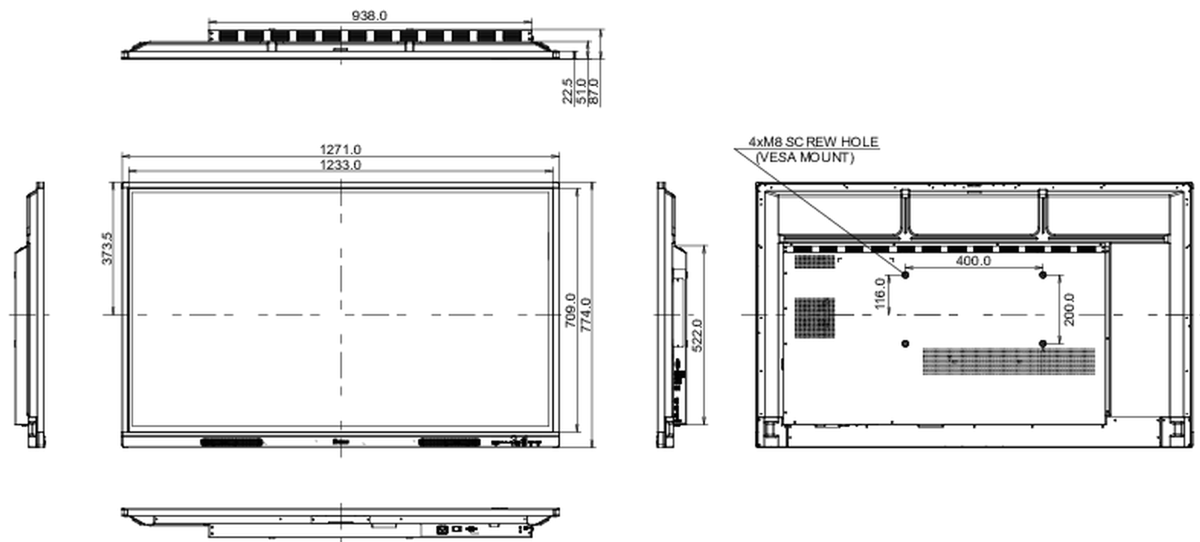

## 10 DIMENZIJE / TEŽINA

Dimenzije proizvoda Š x V x D 1271 x 774 x 87mm

Dimenzije kutije Š x V x D 1401 x 859 x 220mm

Težina (bez kutije) 26.1kg

Težina (sa kutijom) 34.5kg

EAN kod 4948570123681

All trademarks and registered trademarks acknowledged. E & O E. Specification subject to change without notice. All LCD's comply with ISO-9241-307:2008 in connection with pixel defects.