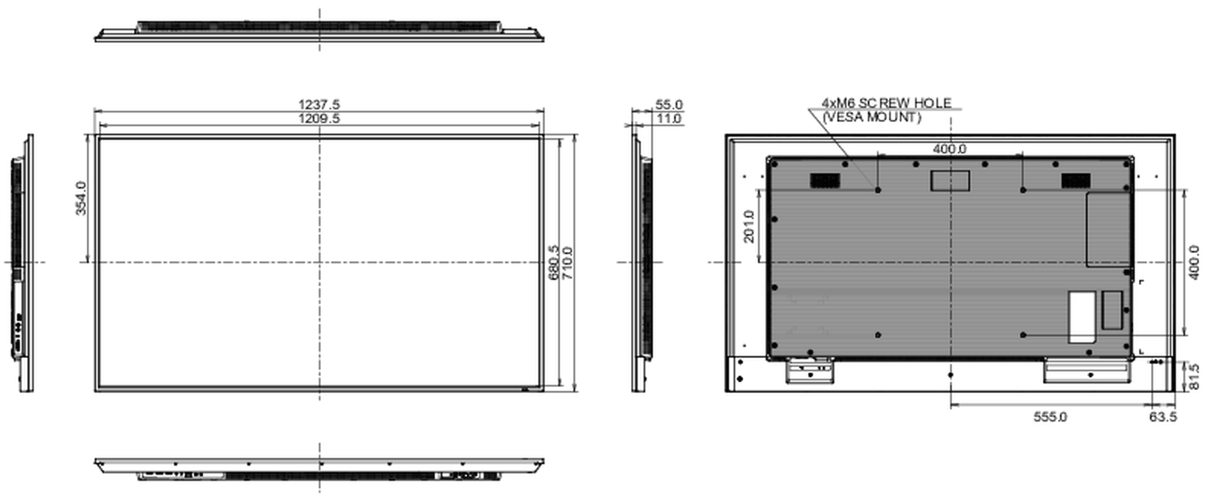

| | |
|--------------------|---|
| Regulations | CB, CE, TÜV-Bauart, EAC, RoHS support, ErP, WEEE, REACH (RoHS2.0, PFOS) |
| REACH SVHC | above 0.1%: Lead |

09 DIMENSIONS / WEIGHT

| | |
|-------------------------------------|---------------------|
| Product dimensions W x H x D | 1237.5 x 710 x 55mm |
| Box dimensions W x H x D | 1386 x 845 x 130mm |
| Weight (without box) | 14.3kg |
| EAN code | 4948570123544 |