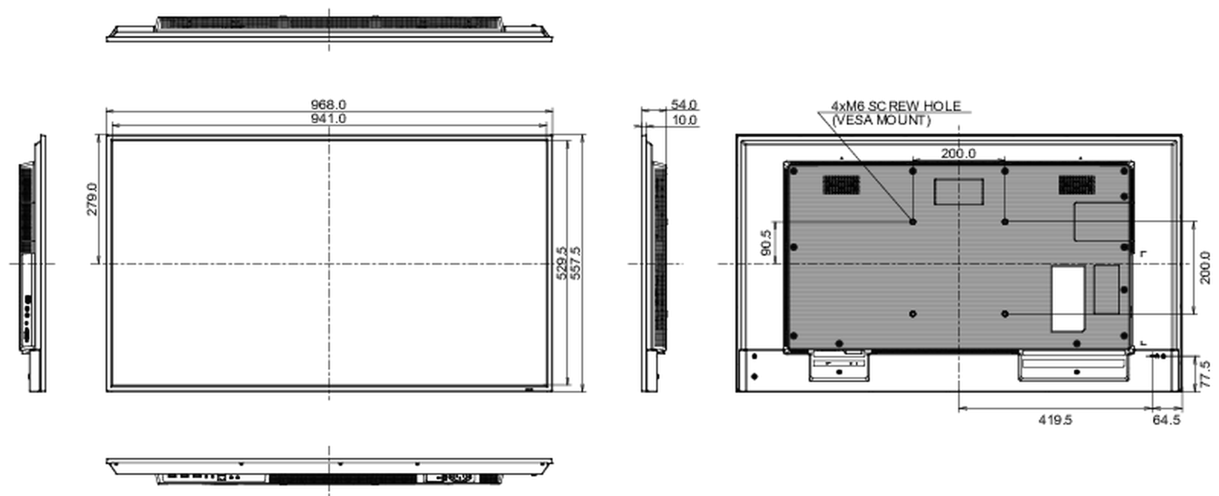

09 DIMENSIONES / PESO

Producto dimensiones W x H x D	968 x 557.5 x 54mm
Dimensiones de la caja (ancho x alto x fondo)	1075 x 683 x 127mm
Peso (sin caja)	8.9kg
Código EAN	4948570123520

All trademarks and registered trademarks acknowledged. E & O E. Specification subject to change without notice. All LCD's comply with ISO-9241-307:2008 in connection with pixel defects.