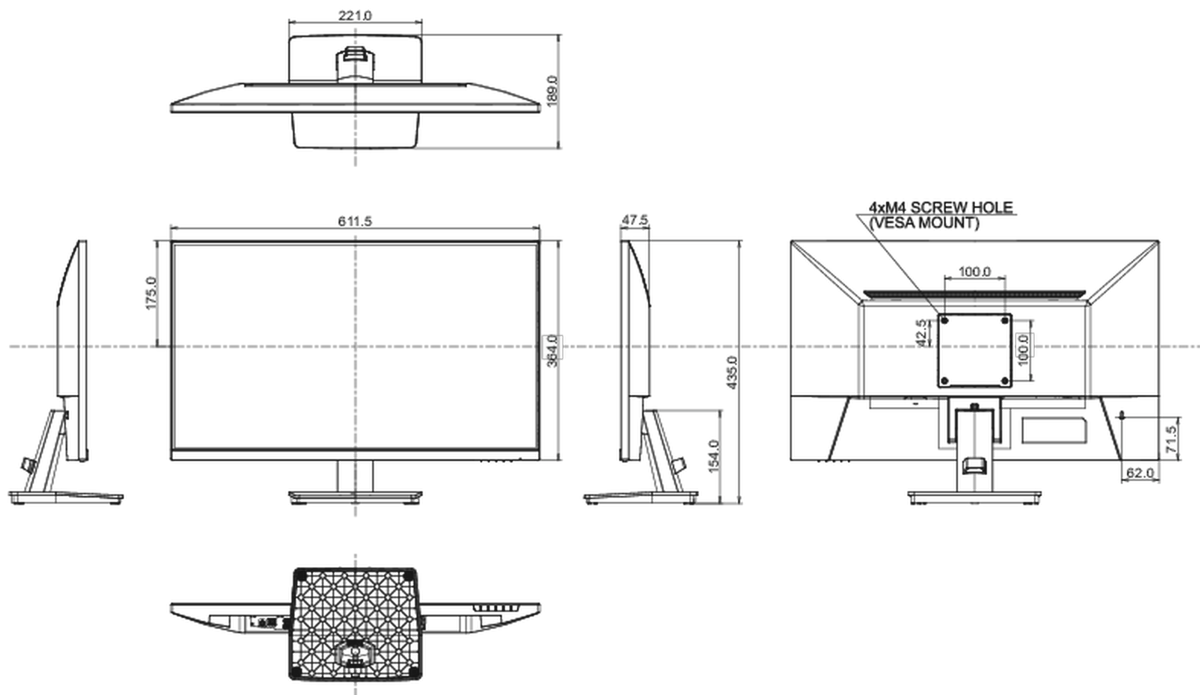

01 DISPLAY CHARACTERISTICS

Design	3-side borderless
Diagonal	27", 68.6cm
Panel	IPS panel technology LED, matte finish
Native resolution	1920 x 1080 @100Hz (2.1 megapixel Full HD)
Aspect ratio	16:9
Panel brightness	250 cd/m ²
Static contrast	1000:1
Advanced contrast	80M:1
Response time (MPRT)	1ms
Viewing zone	horizontal/vertical: 178°/178°, right/left: 89°/89°, up/down: 89°/89°
Colour support	16.7mIn (sRGB: 96%; NTSC: 72%)
Horizontal Sync	30 - 110kHz
Viewable area W x H	597.9 x 336.3mm, 23.5 x 13.2"
Pixel pitch	0.311mm
Colour	matte, black

04 MECHANICAL

Display position adjustments	tilt
Tilt angle	22° up; 4° down
VESA mounting	100 x 100mm
Cable management system	yes

05 ACCESSORIES INCLUDED

Cables	power, HDMI
--------	-------------

Other

quick start guide, safety guide

Regulations

TCO Certified, CE, TÜV-Bauart, EAC, VCCI-B, PSE, RoHS support, ErP, WEEE, REACH, UKCA

08 DIMENSIONS / WEIGHT

Product dimensions W x H x D

611.5 x 435 x 189mm

Box dimensions W x H x D

685 x 435 x 145mm

Weight (without box)

4.6kg

Weight (with box)

6.2kg

EAN code

4948570124077

All trademarks and registered trademarks acknowledged. E & O E. Specification subject to change without notice. All LCD's comply with ISO-9241-307:2008 in connection with pixel defects.