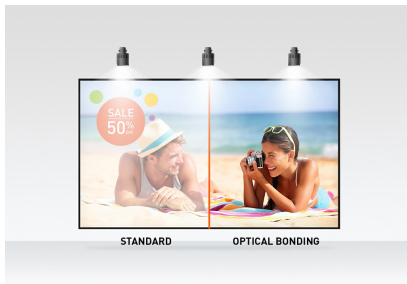

27" Optical Bonded PCAP 10pt touchscreen monitor with IPS panel technology, edge-to-edge glass design, anti-fingerprint coating and a flexible stand

The ProLite T2755MSC with its Full HD (1920x1080) resolution and with IPS panel technology offers exceptional colors and wide viewing angles. The Optical Bonded Projective Capacitive (PCAP) 10-point touch technology ensures a seamless and accurate touch response and a lower light reflection, in addition, the display is protected against humidity and potential moisture development. A special Nano coating ensures a smoother touch and less resistance in the swipe. It makes the screen less static and susceptible to dirt, dust and fingerprints. Its flexible stand can be positioned at several angles creating a comfortable and ergonomic user experience. A perfect choice for a vast array of applications.

Optical bonded PCAP

The optical bonded projective capacitive (PCAP) touch technology reduces the air gap between the touch layer and the display making the touch response more accurate. It improves also the visual quality by reducing reflections and glare. In addition the display is protected against dust and potential moisture development.