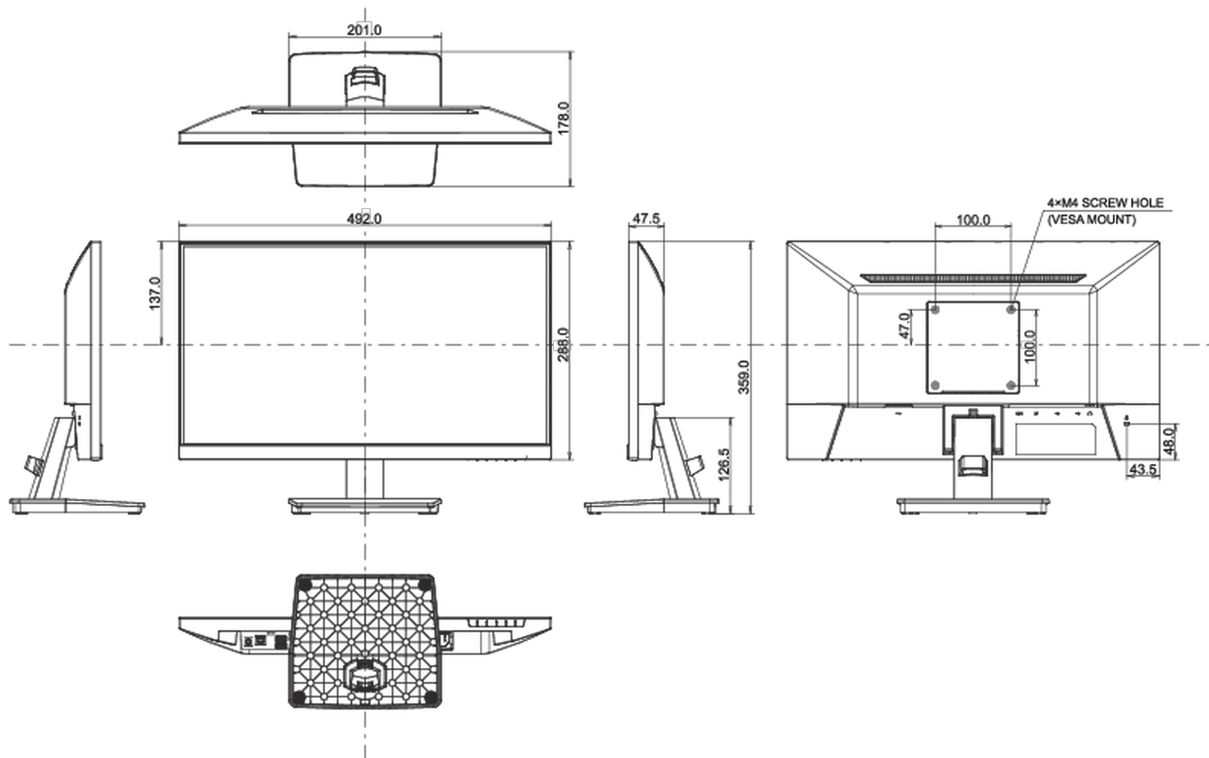

04 MECHANICAL

Display position adjustments	tilt
Tilt angle	22° up; 4° down
VESA mounting	100 x 100mm
Cable management system	yes

05 ACCESSORIES INCLUDED

Cables	power, USB, HDMI
--------	------------------

E

REACH SVHC

above 0.1%: Lead

08 DIMENSIONS / WEIGHT

Product dimensions W x H x D

492 x 359 x 178mm

Box dimensions W x H x D

564 x 380 x 122mm

Weight (without box)

2.6kg

Weight (with box)

3.6kg

EAN code

4948570122639

All trademarks and registered trademarks acknowledged. E & O E. Specification subject to change without notice. All LCD's comply with ISO-9241-307:2008 in connection with pixel defects.