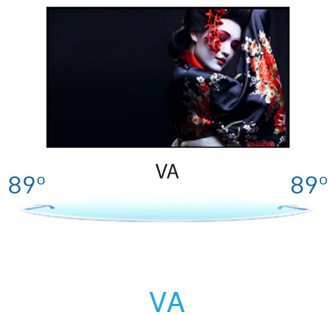

VA panel technology offers higher contrast, darker blacks and much better viewing angles than standard TN technology. The screen will look good no matter what angle you look at it.

A 100Hz refresh rate translates into increased smoothness of the image. This means that flickering is reduced and therefore eye fatigue is also less noticeable. The increased frequency also means smoother transitions between contrasting colours, smoother motion scenes in both movies and gaming, and even reduced mouse cursor flickering.

01 CHARAKTERISTIKA OBRAZU

Design	3-side borderless
Úhlopříčka monitoru	21.5", 54.5cm
Panel	VA matrix, matte finish
Nativní rozlišení	1920 x 1080 @100Hz (2.1 megapixel Full HD)
Formát obrazu	16:9
Jas	250 cd/m ²
Kontrast	3000:1
Pokročilý kontrast	80M:1
Čas reakce (MPRT)	1ms
Barevná podpora	16.7mln (sRGB: 96%; NTSC: 72%)
Horizontalfrequenz	30 - 110kHz
Arbeitsfläche H x B	478.7 x 260.3mm, 18.8 x 10.2"
Velikost bodů	0.249mm
Barva	matná, černá