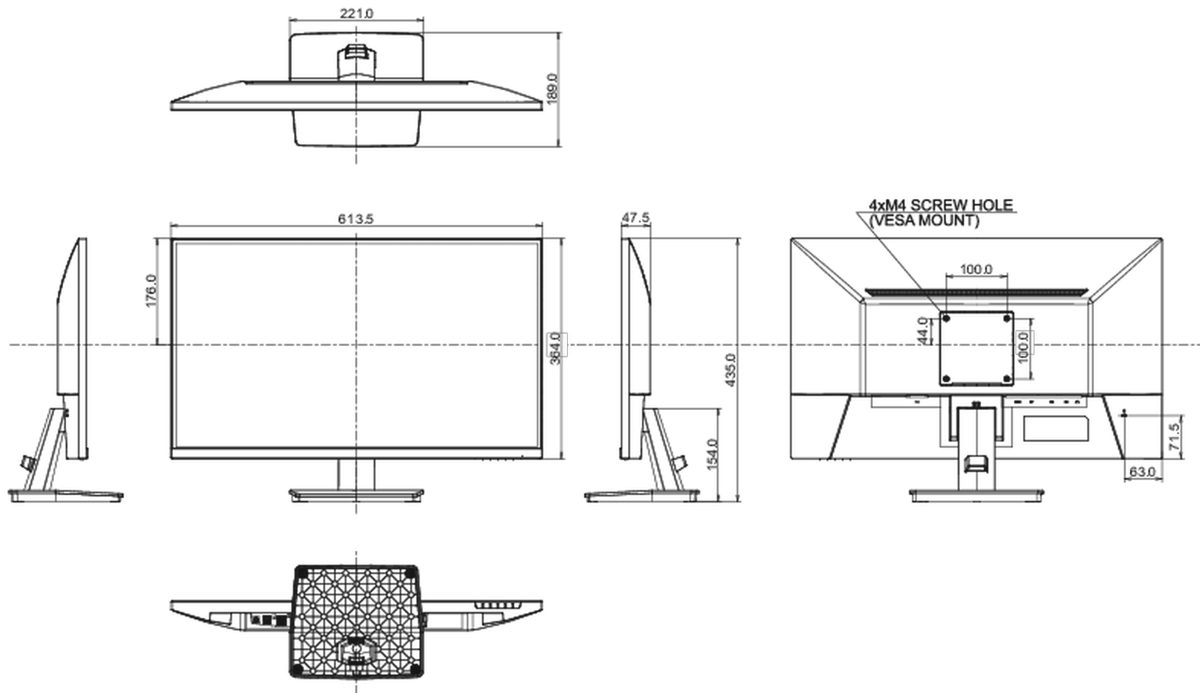

01 DISPLAY CHARACTERISTICS

Design	3-side borderless
Diagonal	27", 68.5cm
Panel	IPS panel technology LED, matte finish
Native resolution	2560 x 1440 @100Hz (3.7 megapixel WQHD)
Aspect ratio	16:9
Panel brightness	250 cd/m ²
Static contrast	1300:1
Advanced contrast	80M:1
Response time (MPRT)	1ms
Viewing zone	horizontal/vertical: 178°/178°, right/left: 89°/89°, up/down: 89°/89°
Colour support	16.7mIn (sRGB: 96%; NTSC: 72%)
Horizontal Sync	30 - 151kHz
Viewable area W x H	596.7 x 335.7mm, 23.5 x 12.2"
Pixel pitch	0.233mm
Colour	matte, black

04 MECHANICAL

Display position adjustments	tilt
Tilt angle	22° up; 4° down
VESA mounting	100 x 100mm
Cable management system	yes

05 ACCESSORIES INCLUDED

Cables	power, USB, HDMI, DP
Other	quick start guide, safety guide

08 DIMENSIONS / WEIGHT

Product dimensions W x H x D	613.5 x 435 x 189mm
Box dimensions W x H x D	688 x 465 x 125mm
Weight (without box)	4.2kg
Weight (with box)	5.7kg
EAN code	4948570123070

All trademarks and registered trademarks acknowledged. E & O E. Specification subject to change without notice. All LCD's comply with ISO-9241-307:2008 in connection with pixel defects.