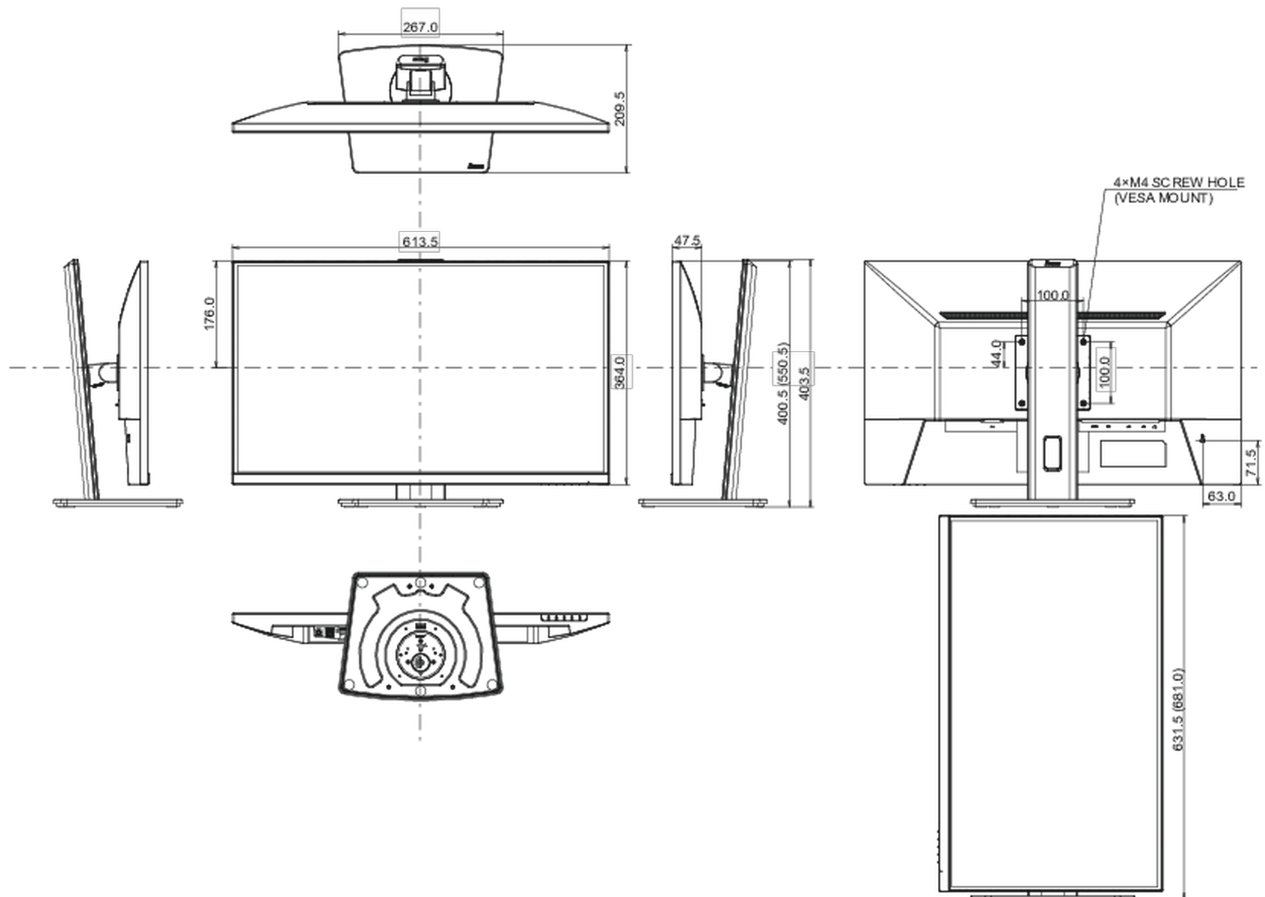

Cable management system

yes

05 ACCESSORIES INCLUDED

Cables

power, USB, HDMI, DP

Other

quick start guide, safety guide

06 POWER MANAGEMENT

Power supply unit

internal

Power supply

AC 100 - 240V, 50/60Hz

Power usage

22W typical, 0.5W stand by, 0.3W off mode

07 SUSTAINABILITY

Regulations

TCO Certified, CE, TÜV-Bauart, EAC, VCCI-B, PSE, RoHS support, ErP, WEEE, REACH, UKCA

Energy efficiency class (Regulation (EU) 2017/1369)

E

REACH SVHC

above 0.1%: Lead

08 DIMENSIONS / WEIGHT

Product dimensions W x H x D

613.5 x 400.5 (550.5) x 209.5mm

Box dimensions W x H x D

691 x 447 x 142mm

Weight (without box)

5.7kg

Weight (with box)

7.3kg

EAN code

4948570123087