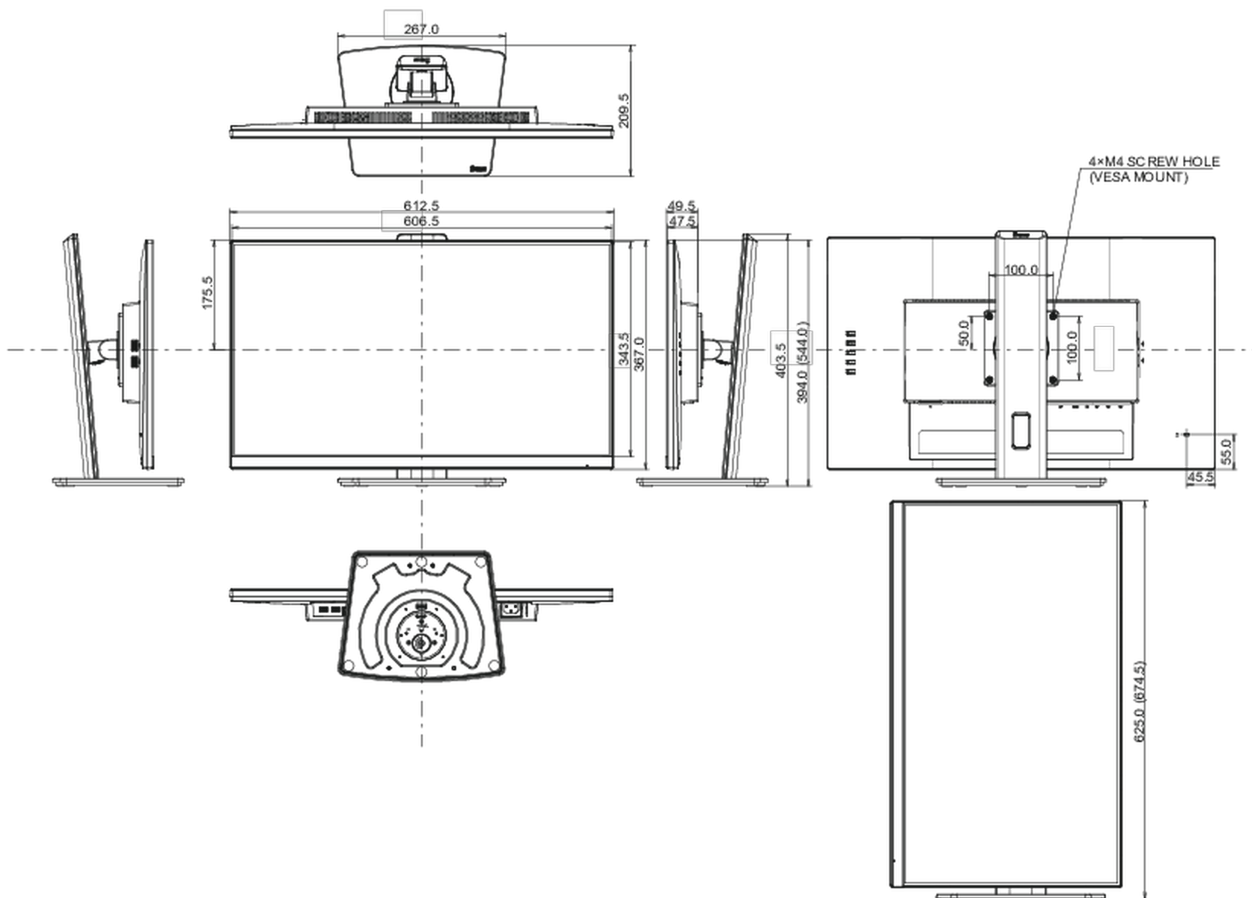

Slim Line

Slim Line monitors feature a sleek bezel and are therefore particularly suitable for video wall or a multi-monitor set-up.

01 DISPLAY CHARACTERISTICS

Design	3-side borderless
Diagonal	27", 68.6cm
Panel	IPS Panel Technology LED, matte finish
Native resolution	1920 x 1080 @100Hz (2.1 megapixel Full HD)
Aspect ratio	16:9
Panel brightness	250 cd/m ²
Static contrast	1300:1
Advanced contrast	80M:1
Response time (MPRT)	0.4ms
Viewing zone	horizontal/vertical: 178°/178°, right/left: 89°/89°, up/down: 89°/89°
Colour support	16.7mIn (sRGB: 99%, NTSC 72%)
Horizontal Sync	31 - 115kHz
Viewable area W x H	597.9 x 336.3mm, 23.5 x 13.2"
Pixel pitch	0.311mm
Colour	matte, white

04 MECHANICAL

Display position adjustments	height, swivel, tilt, pivot (rotation both sides)
Height adjustment	150mm
Rotation (PIVOT function)	90°
Swivel stand	90°; 45° left; 45° right
Tilt angle	22° up; 5° down
VESA mounting	100 x 100mm
Cable management system	yes

Product dimensions W x H x D	612.5 x 394 (544) x 209.5mm
Box dimensions W x H x D	690 x 455 x 168mm
Weight (without box)	5.7kg
EAN code	4948570123360

307:2008 in connection with pixel defects.

© IIYAMA CORPORATION. ALL RIGHTS RESERVED