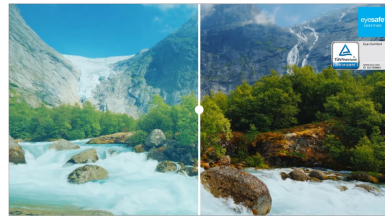

Pečujte o své oči

Certifikace Eye Safe, založená na optických testech a výzkumu vedeném optometry a oftalmology z celého světa, znamená, že tento produkt poskytuje trvale zapnutou ochranu proti modrému světlu, která snižuje vysokoenergetické modré světlo a přitom zachovává nedotčený barevný výkon. Splňuje také požadavky certifikace Eye Comfort, která potvrzuje, že produkt má snížené modré světlo a neblíká, aby chránil oči a chránil zrak uživatele a umožňoval uživateli měnit polohu těla, aniž by byla ohrožena kvalita vizuálního obrazu.