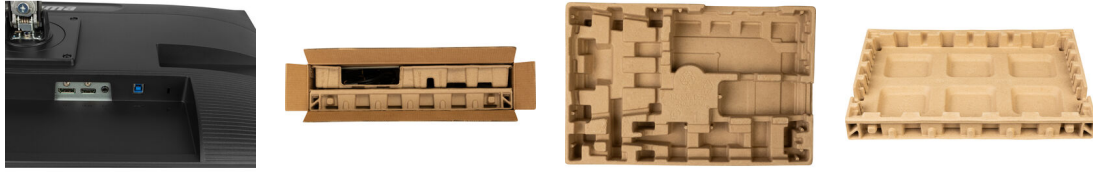

All trademarks and registered trademarks acknowledged. E & O E. Specification subject to change without notice. All LCD's comply with ISO-9241-307:2008 in connection with pixel defects. © **Iiyama Corporation. All Rights Reserved**