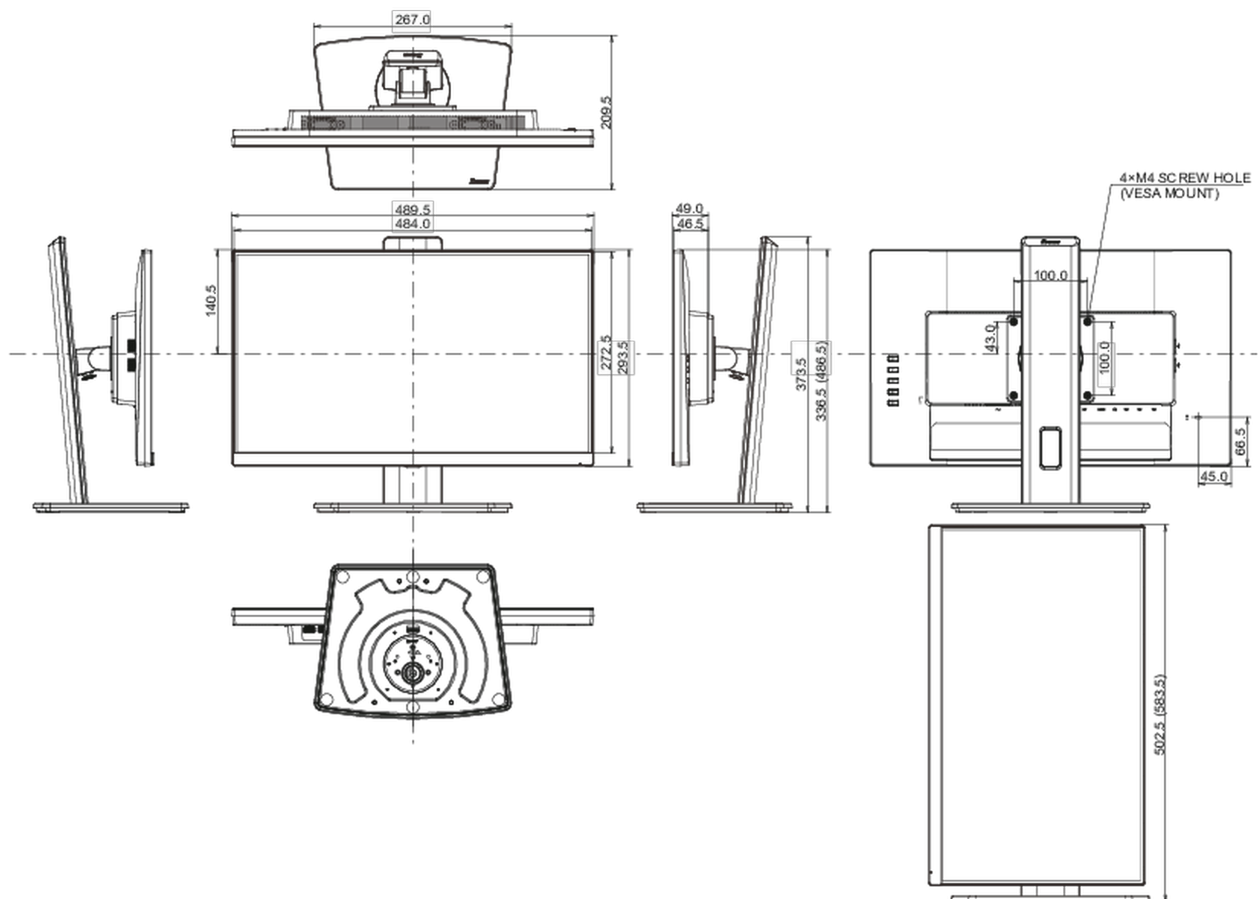

Cable management system

yes

05 ACCESSORIES INCLUDED

Cables

power, USB, HDMI

Other

quick start guide, safety guide

06 POWER MANAGEMENT

Power supply unit

internal

Power supply

AC 100 - 240V, 50/60Hz

Power usage

14W typical, 0.5W stand by, 0.3W off mode

07 SUSTAINABILITY

Regulations

TCO Certified, CE, TÜV-Bauart, EAC, VCCI-B, PSE, RoHS support, ErP, WEEE, REACH, UKCA

REACH SVHC

above 0.1%: Lead

08 DIMENSIONS / WEIGHT

Product dimensions W x H x D

489.5 x 336.5 (486.5) x 109.5mm

Box dimensions W x H x D

560 x 380 x 159mm

Weight (without box)

4.5kg

Weight (with box)

5.9kg

EAN code

4948570123322