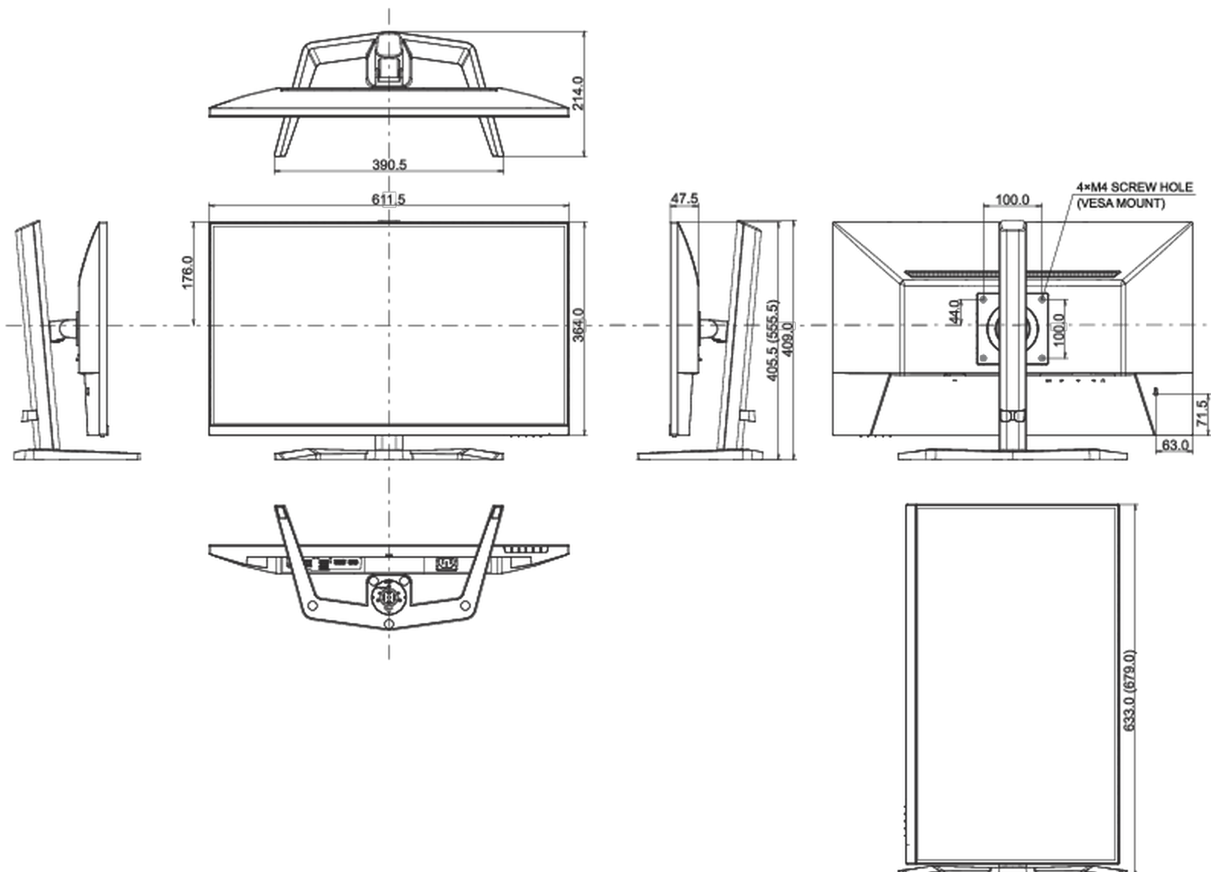

Energy efficiency class (Regulation (EU) 2017/1369)

E

REACH SVHC

above 0.1%: Lead

08 DIMENSIONS / WEIGHT

Product dimensions W x H x D

611.5 x 555.5 x 214mm

Box dimensions W x H x D

691 x 142 x 447mm

Weight (without box)

5.5kg

Weight (with box)

7.2kg

EAN code

4948570122783

All trademarks and registered trademarks acknowledged. E & O E. Specification subject to change without notice. All LCD's comply with ISO-9241-307:2008 in connection with pixel defects.