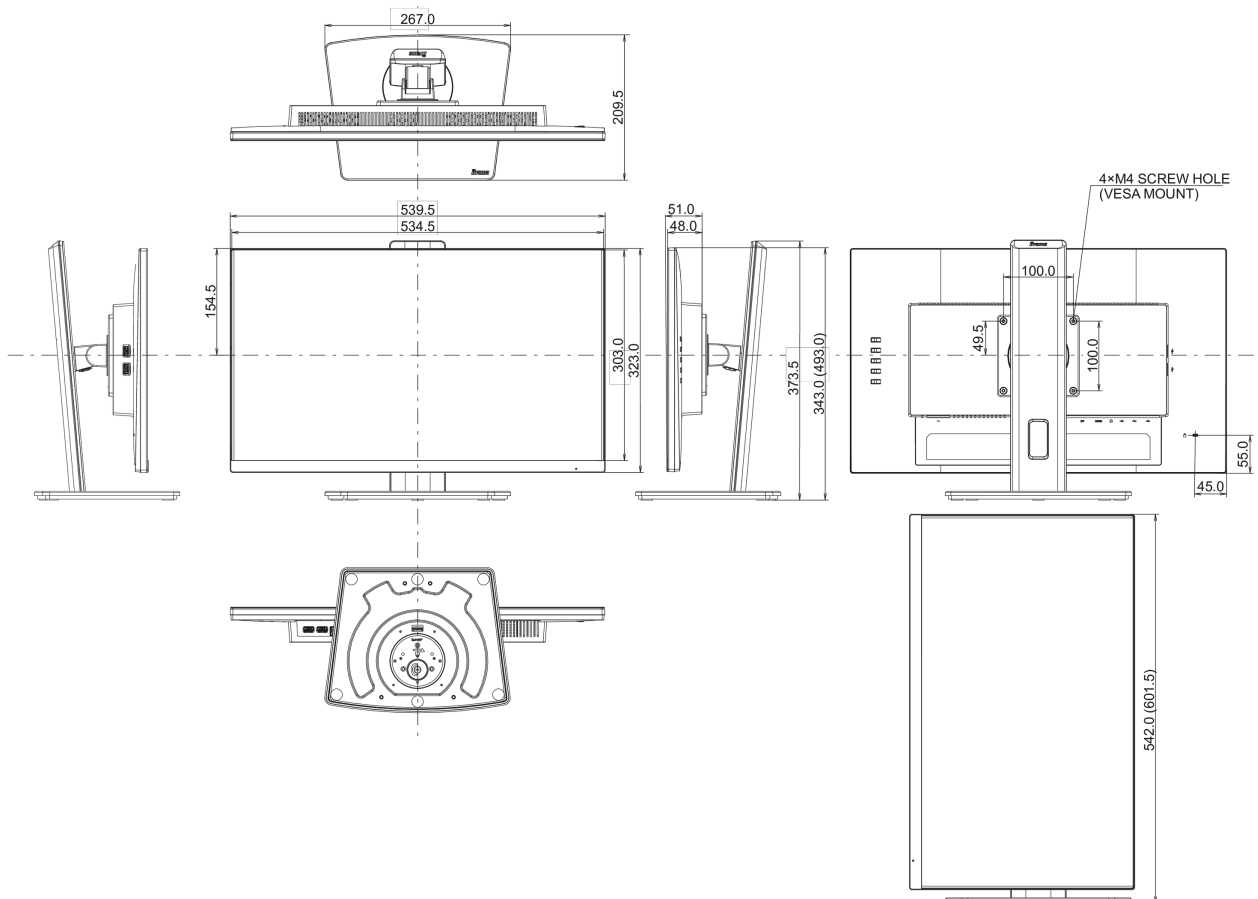

01 DISPLAY CHARACTERISTICS

Design	3-side borderless
Diagonal	23.8", 60.5cm
Panel	IPS Panel Technology LED, matte finish
Native resolution	1920 x 1080 @100Hz (2.1 megapixel Full HD)
Aspect ratio	16:9
Panel brightness	250 cd/m ²
Static contrast	1300:1
Advanced contrast	80M:1
Response time (MPRT)	0.4ms
Viewing zone	horizontal/vertical: 178°/178°, right/left: 89°/89°, up/down: 89°/89°
Colour support	16.7mIn (sRGB: 99%; NTSC: 72%)
Horizontal Sync	30 - 115kHz
Viewable area W x H	527 x 296.5mm, 20.7 x 11.7"
Pixel pitch	0.275mm
Colour	matte, white

04 MECHANICAL

Display position adjustments	height, swivel, tilt, pivot (rotation both sides)
Height adjustment	150mm
Rotation (PIVOT function)	90°
Swivel stand	90°; 45 ° left; 45° right
Tilt angle	22° up; 5° down
VESA mounting	100 x 100mm

TCO Certified, CE, TÜV-Bauart, EAC, VCCI-B, PSE, RoHS support, ErP, WEEE, REACH, UKCA

REACH SVHC

above 0.1%: Lead

08 DIMENSIONS / WEIGHT

Product dimensions W x H x D

539.5 x 343 (493) x 209.5mm

Box dimensions W x H x D

610 x 398 x 159mm

Weight (without box)

4.9kg

EAN code

4948570123346

All trademarks and registered trademarks acknowledged. E & O E. Specification subject to change without notice. All LCD's comply with ISO-9241-307:2008 in connection with pixel defects.