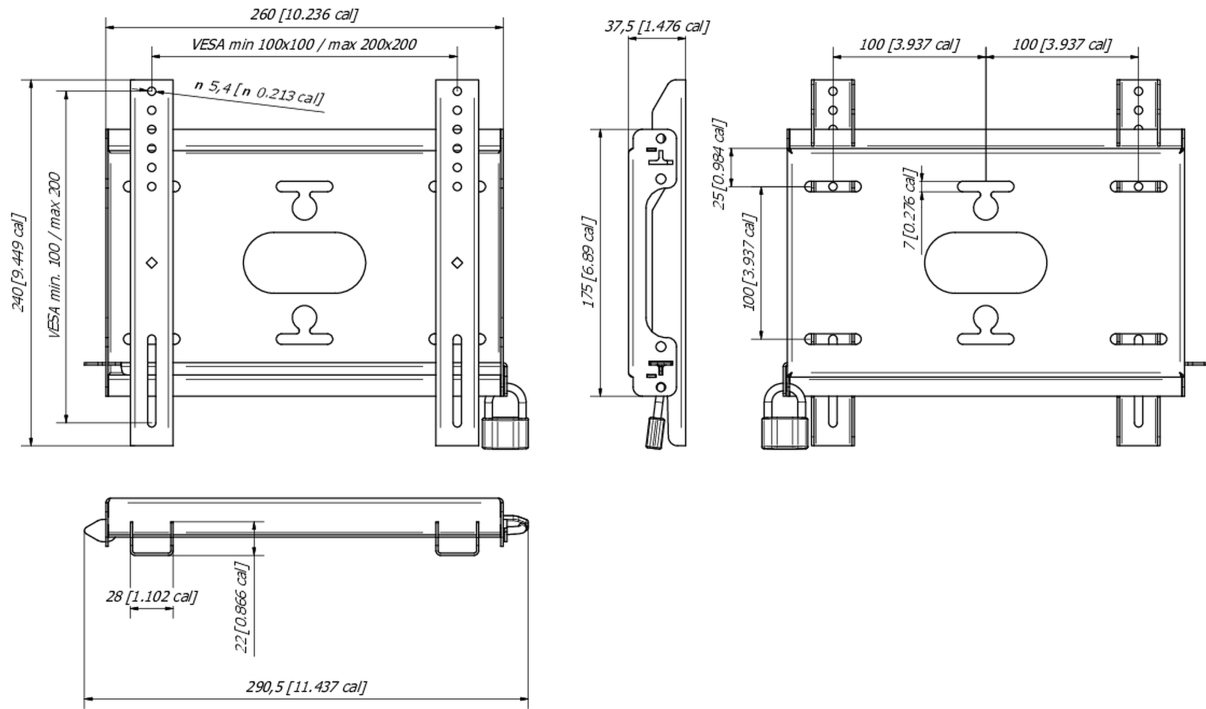

Tip

Wall Mount

02 TEHNIČKA SPECIFIKACIJA

Maksimalna težina

50kg / monitor

VESA minimum

100 x 100mm

VESA maksimum

200 x 200mm

MD-WM2020

03 DIMENZIJE / TEŽINA

Dimenzije proizvoda Š x V x D 240 x 37,5 x %3mm

Težina (bez kutije) 1.1kg

EAN kod 4948570033300

MD-WM2020

All trademarks and registered trademarks acknowledged. E & O E. Specification subject to change without notice. All LCD's comply with ISO-9241-307:2008 in connection with pixel defects.