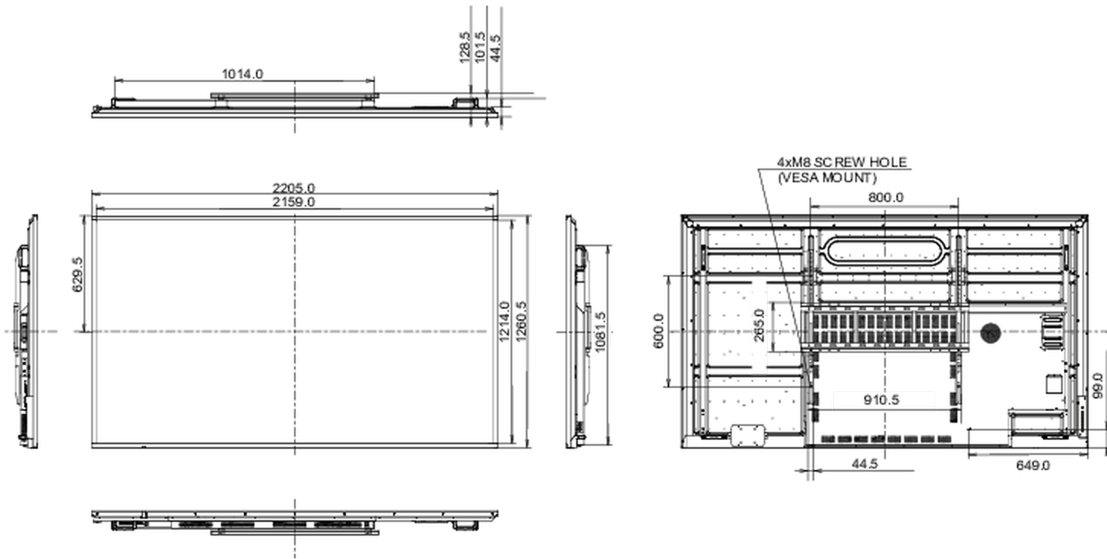

09 MÉRETEK / SÚLY

Termék méretei Sz x H x M	2204.9 x 101.7 x 1260.4mm
Doboz méretei Sz x H x M	2525 x 435 x 1750mm
Súly (doboz nélkül)	83.6kg
EAN kód	4948570123438

All trademarks and registered trademarks acknowledged. E & O E. Specification subject to change without notice. All LCD's comply with ISO-9241-307:2008 in connection with pixel defects.