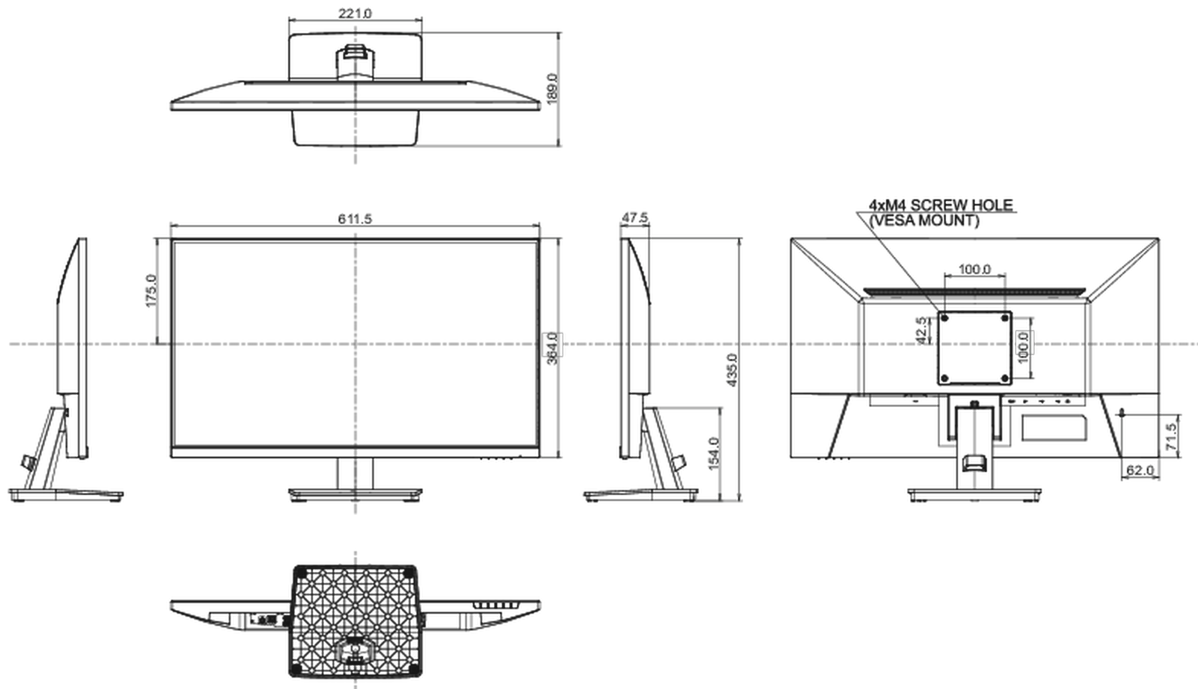

01 DISPLAY CHARACTERISTICS

Design	3-side borderless
Diagonal	27", 68.6cm
Panel	IPS panel technology LED, matte finish
Native resolution	1920 x 1080 @100Hz (2.1 megapixel Full HD)
Aspect ratio	16:9
Panel brightness	250 cd/m ²
Static contrast	1000:1
Advanced contrast	80M:1
Response time (MPRT)	1ms
Viewing zone	horizontal/vertical: 178°/178°, right/left: 89°/89°, up/down: 89°/89°
Colour support	16.7mIn (sRGB: 96%; NTSC: 72%)
Horizontal Sync	30 - 110kHz
Viewable area W x H	597.9 x 336.3mm, 23.5 x 13.2"
Pixel pitch	0.311mm
Colour	matte, black

04 MECHANICAL

Display position adjustments	tilt
Tilt angle	22° up; 4° down
VESA mounting	100 x 100mm
Cable management system	yes

05 ACCESSORIES INCLUDED

Cables power, USB, HDMI

Other quick start guide, safety guide

Energy efficiency class (Regulation (EU) 2017/1369) E

EPEAT *registration varies by country, go to www.epeat.net for details

REACH SVHC above 0.1%: Lead

08 DIMENSIONS / WEIGHT

Product dimensions W x H x D 612 x 435 x 189mm

Box dimensions W x H x D 688 x 465 x 125mm

Weight (without box) 3.8kg

Weight (with box) 5.3kg

EAN code 4948570123056

All trademarks and registered trademarks acknowledged. E & O E. Specification subject to change without notice. All LCD's comply with ISO-9241-307:2008 in connection with pixel defects.