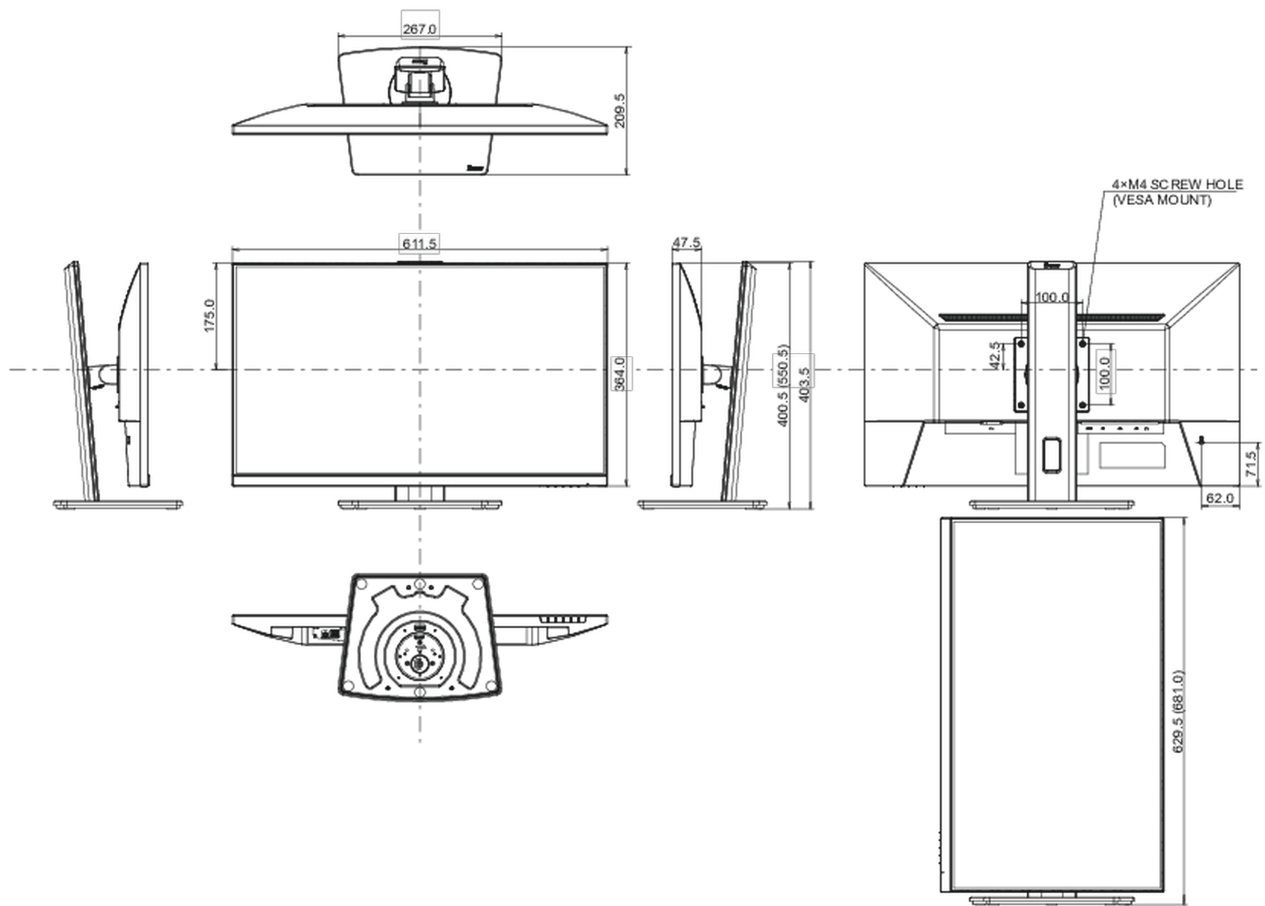

01 DISPLAY CHARACTERISTICS

Design	3-side borderless
Diagonal	27", 68.6cm
Panel	IPS
Native resolution	1920 x 1080 @100Hz
Aspect ratio	16:9
Panel brightness	250 cd/m ²
Static contrast	1000:1
Advanced contrast	80M:1
Response time (MPRT)	1ms
Viewing zone	horizontal/vertical: 178°/178°, right/left: 89°/89°, up/down: 89°/89°
Colour support	16.7mln
Horizontal Sync	30 - 110kHz
Viewable area W x H	597.9 x 336.3mm, 23.5 x 13.2"
Pixel pitch	0.311mm
Colour	matte, black

04 MECHANICAL

Display position adjustments	height, swivel, tilt, pivot (rotation both sides)
Height adjustment	150mm
Rotation (PIVOT function)	90°
Swivel stand	90°; 45° left; 45° right
Tilt angle	23° up; 5° down
VESA mounting	100 x 100mm

Cable management system yes

05 ACCESSORIES INCLUDED

Cables	power, USB, HDMI
Other	quick start guide, safety guide

06 POWER MANAGEMENT

Power supply unit	internal
Power supply	AC 100 - 240V, 50/60Hz
Power usage	22W typical, 0.5W stand by, 0.3W off mode

08 DIMENSIONS / WEIGHT

Product dimensions W x H x D	611.5 x 400.5 (550.5) x 209.5mm
Box dimensions W x H x D	691 x 447 x 142mm
Weight (without box)	5.4kg
Weight (with box)	6.5kg
EAN code	4948570123063

All trademarks and registered trademarks acknowledged. E & O E. Specification subject to change without notice. All LCD's comply with ISO-9241-307:2008 in connection with pixel defects.