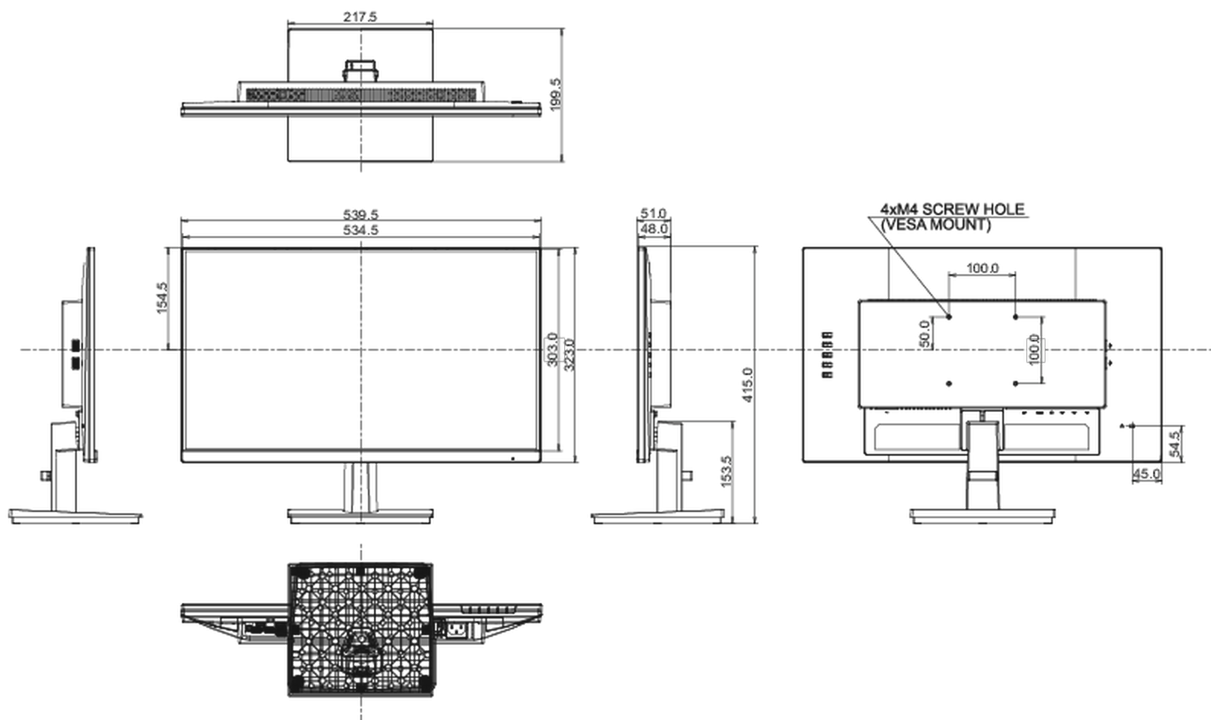

01 DISPLAY CHARACTERISTICS

Design	3-side borderless
Diagonal	23.8", 60.5cm
Panel	IPS Panel Technology LED, matte finish
Native resolution	1920 x 1080 @100Hz (2.1 megapixel Full HD)
Aspect ratio	16:9
Panel brightness	250 cd/m ²
Static contrast	1300:1
Advanced contrast	80M:1
Response time (MPRT)	0.4ms
Viewing zone	horizontal/vertical: 178°/178°, right/left: 89°/89°, up/down: 89°/89°
Colour support	16.7mIn (sRGB: 99%; NTSC: 72%)
Horizontal Sync	30 - 115kHz
Viewable area W x H	527 x 296.5mm, 20.7 x 11.7"
Pixel pitch	0.275mm
Colour	matte, black

04 MECHANICAL

Display position adjustments	tilt
Tilt angle	22° up; 2° down
VESA mounting	100 x 100mm
Cable management system	yes

05 ACCESSORIES INCLUDED

Cables	power, USB, HDMI, DP
Other	quick start guide, safety guide

08 DIMENSIONS / WEIGHT

Product dimensions W x H x D	539.5 x 415 x 199.5mm
Box dimensions W x H x D	610 x 410 x 130mm
Weight (without box)	3,4kg
Weight (with box)	4.9kg
EAN code	4948570122585

All trademarks and registered trademarks acknowledged. E & O E. Specification subject to change without notice. All LCD's comply with ISO-9241-307:2008 in connection with pixel defects.