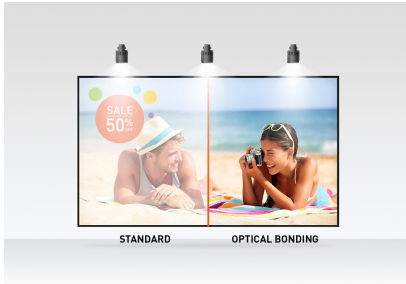

23.8" 10P Optical Bonded PCAP dokunmatik openframe monitör

The Full HD (1920x1080) monitor ProLite T2438MSC-B1 with IPS panel technology offers exceptional colors and wide viewing angles. The Optical Bonded Projective Capacitive (PCAP) 10-point touch technology ensures a seamless and accurate touch response and a lower light reflection, in addition, the display is protected against humidity and potential moisture development. A robust metal housing and a scratch-resistant 7H edge-to-edge glass with anti-fingerprint coating make the monitor particularly suitable for integration in demanding environments. The monitor meets also a IPX1 protection rating, making it waterproof for a period of time against dripping water. The flexible stand can be positioned at several angles creating a comfortable and ergonomic user experience and the integrated cable management system hides all the cables and electrical wires giving a neat and cable-free workspace. The ProLite T2438MSC-B1 can be used in landscape, portrait and face-up orientation. A perfect solution for interactive signage, instore retail, POS and interactive presentations.

Optical bonded PCAP

The optical bonded projective capacitive (PCAP) touch technology reduces the air gap between the touch layer and the display making the touch response more accurate. It improves also the visual quality by reducing reflections and glare. In addition the display is protected against dust and potential moisture development.