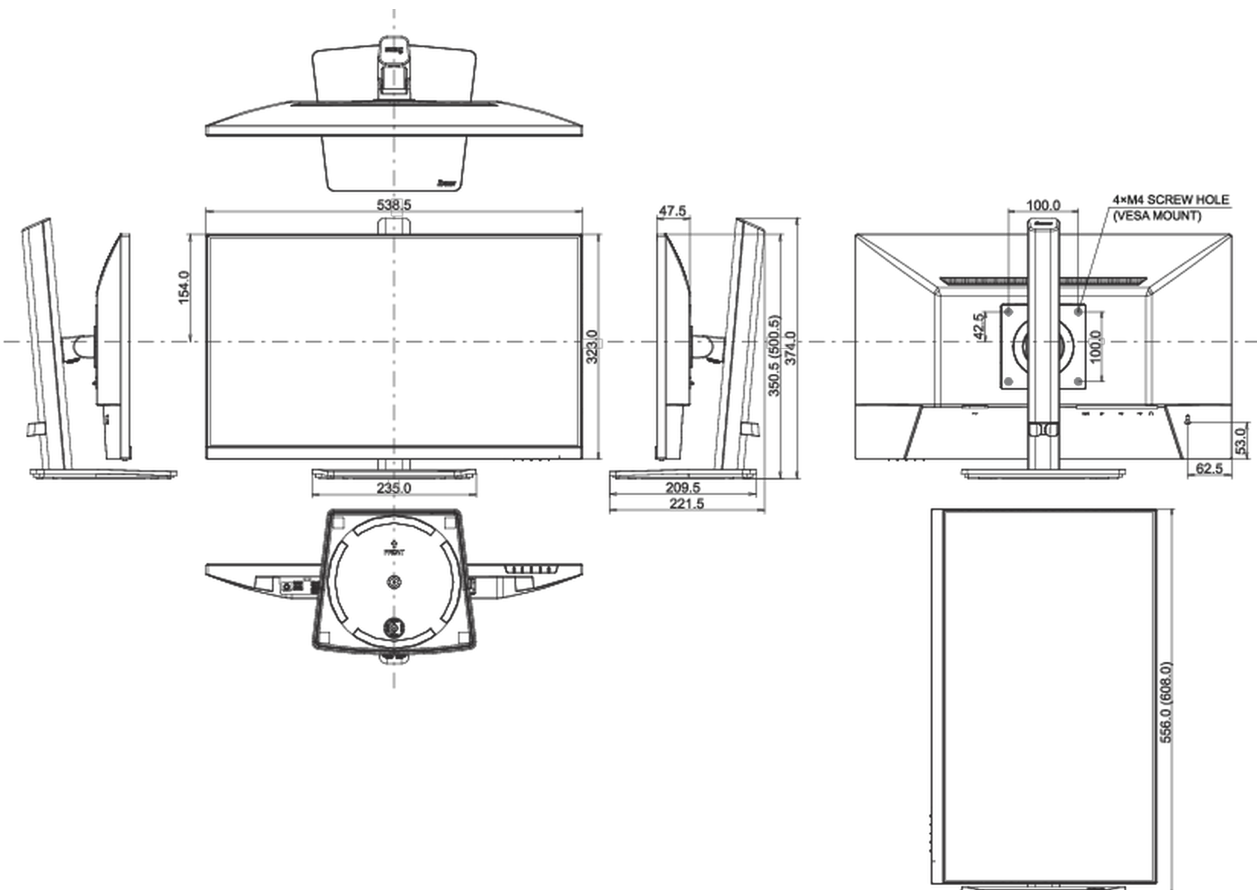

Cable management system

yes

05 ACCESSORIES INCLUDED

Cables

power, USB, HDMI

Other

quick start guide, safety guide

06 POWER MANAGEMENT

Power supply unit

internal

Power supply

AC 100 - 240V, 50/60Hz

Power usage

19W typical, 0.5W stand by, 0.3W off mode

07 SUSTAINABILITY

Regulations

TCO Certified, CE, TÜV-Bauart, EAC, VCCI-B, PSE, RoHS support, ErP, WEEE, REACH, UKCA

Energy efficiency class (Regulation (EU) 2017/1369)

E

REACH SVHC

above 0.1%: Lead

08 DIMENSIONS / WEIGHT

Product dimensions W x H x D

538.5 x 350.5 (500.5) x 209.5mm

Box dimensions W x H x D

685 x 126 x 405mm

Weight (without box)

4.6kg

Weight (with box)

5.9kg

EAN code

4948570122660