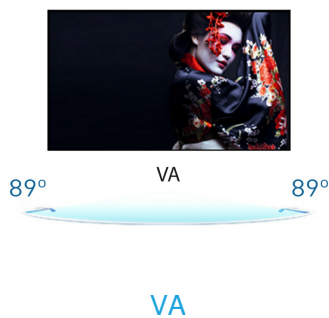

27" Full HD VA panel with 100Hz refresh rate

The ProLite XU2794HSU with VA panel ensures accurate and consistent colour reproduction with wide viewing angles. With a stylish slim bezel, the monitor would make an ideal choice for multi-monitor set ups for enhanced productivity. The 100Hz refresh rate together with AdaptiveSync function provides very tangible improvement in image smoothness. This monitor is also equipped with speakers, 2 port USB 2.0 hub, headphone socket, HDMI and DisplayPort connections and a blue light reducer function to reduce eye fatigue. It makes this 27" XU2794HSU-B6 display ideal for any office or home office application, including occasional gaming.

VA panel technology offers higher contrast, darker blacks and much better viewing angles than standard TN technology. The screen will look good no matter what angle you look at it.

100Hz

A 100Hz refresh rate translates into increased smoothness of the image. This means that flickering is reduced and therefore eye fatigue is also less noticeable. The increased frequency also means smoother transitions between contrasting colours, smoother motion scenes in both movies and gaming, and even reduced mouse cursor flickering.

01 DISPLAY CHARACTERISTICS

Design	3-side borderless
Diagonal	27", 68.5cm
Panel	VA matrix, matte finish
Native resolution	1920 x 1080 @100Hz (2.1 megapixel Full HD)
Aspect ratio	16:9
Panel brightness	250 cd/m ²
Static contrast	4000:1
Advanced contrast	80M:1
Response time (MPRT)	1ms
Viewing zone	horizontal/vertical: 178°/178°, right/left: 89°/89°, up/down: 89°/89°
Colour support	16.7mIn (sRGB: 96%; NTSC: 72%)
Horizontal Sync	30 - 110kHz
Viewable area W x H	597.9 x 336.3mm, 23.5 x 13.2"
Pixel pitch	0.311mm
Colour	matte, black

04 MECHANICAL

Display position adjustments	tilt
Tilt angle	22° up; 4° down
VESA mounting	100 x 100mm
Cable management system	yes

05 ACCESSORIES INCLUDED