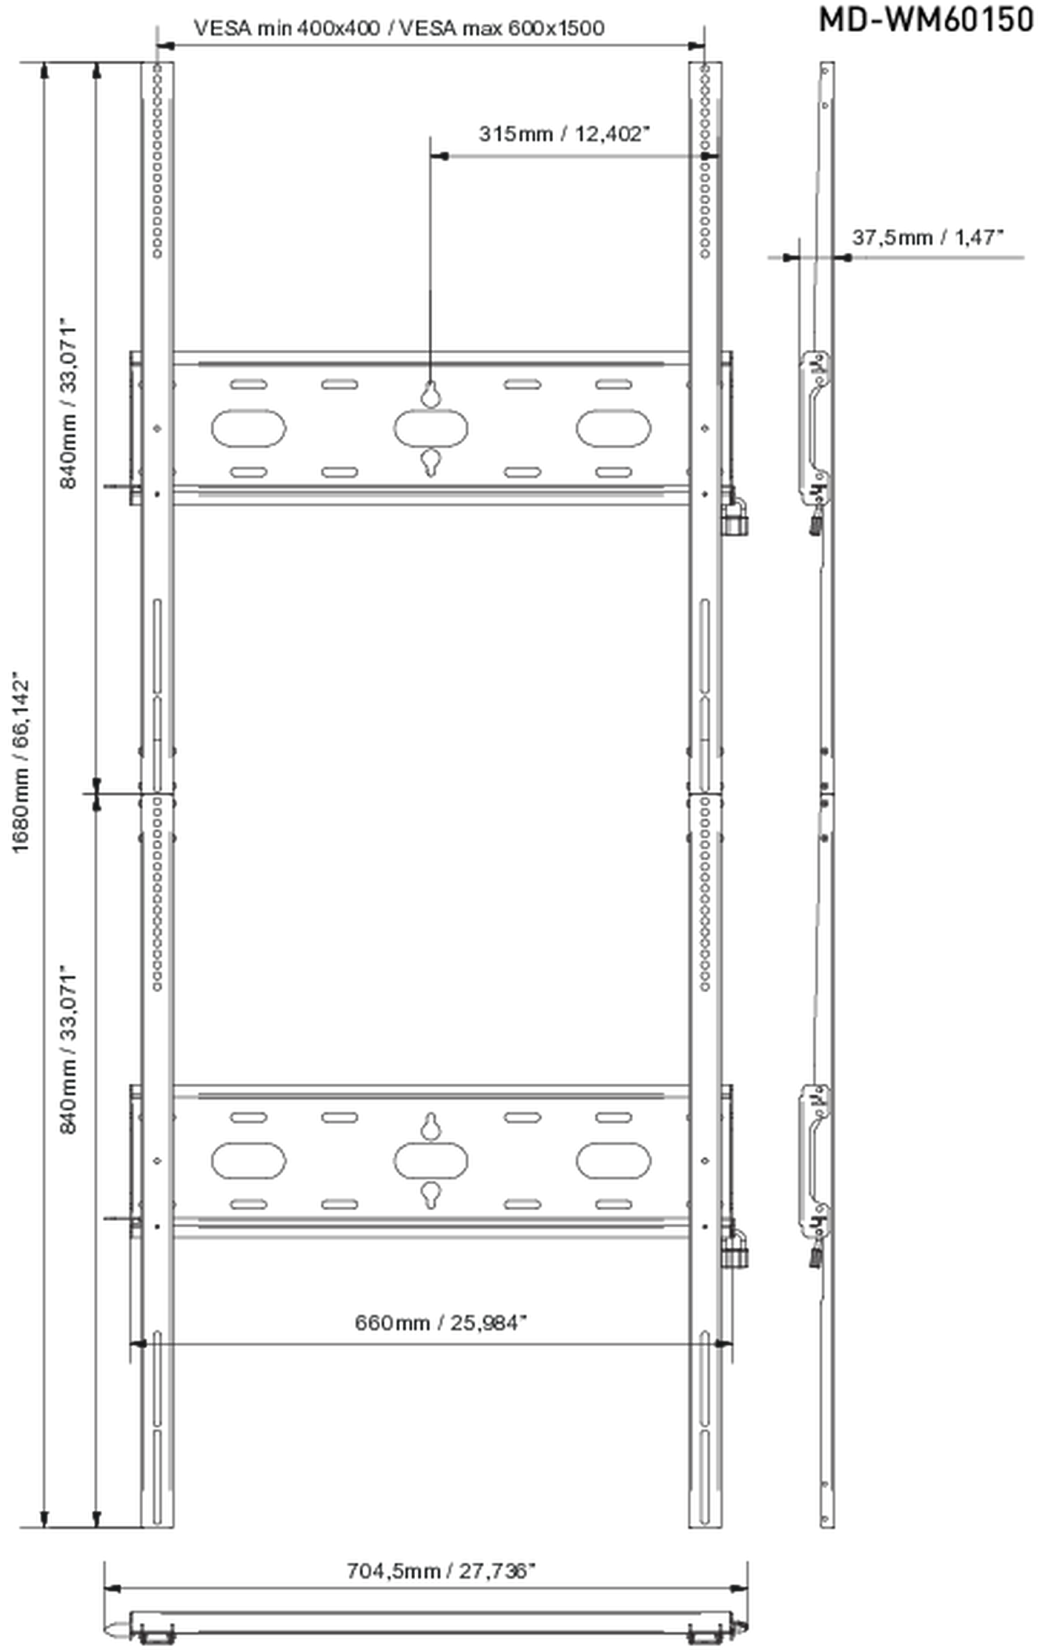

## Universal wall mount, up to VESA 600x1500mm, max. 125kg

With the easy and quick fixation system, this wall mount guarantees safe usage in environments like schools and other public utility buildings for 105" displays in portrait orientation.

### 01 DEVICE

Type Wall Mount

### 02 TECHNICAL SPECIFICATION

|                     |                 |
|---------------------|-----------------|
| Max weight capacity | 125kg / monitor |
| VESA minimum        | 400 x 400mm     |
| VESA maximum        | 600 x 1500mm    |

### 03 DIMENSIONS / WEIGHT

Product dimensions W x H x D

704.5 x 1680 x 37.5mm

EAN code

5902841101258

All trademarks and registered trademarks acknowledged. E & O E. Specification subject to change without notice. All LCD's comply with ISO-9241-307:2008 in connection with pixel defects.