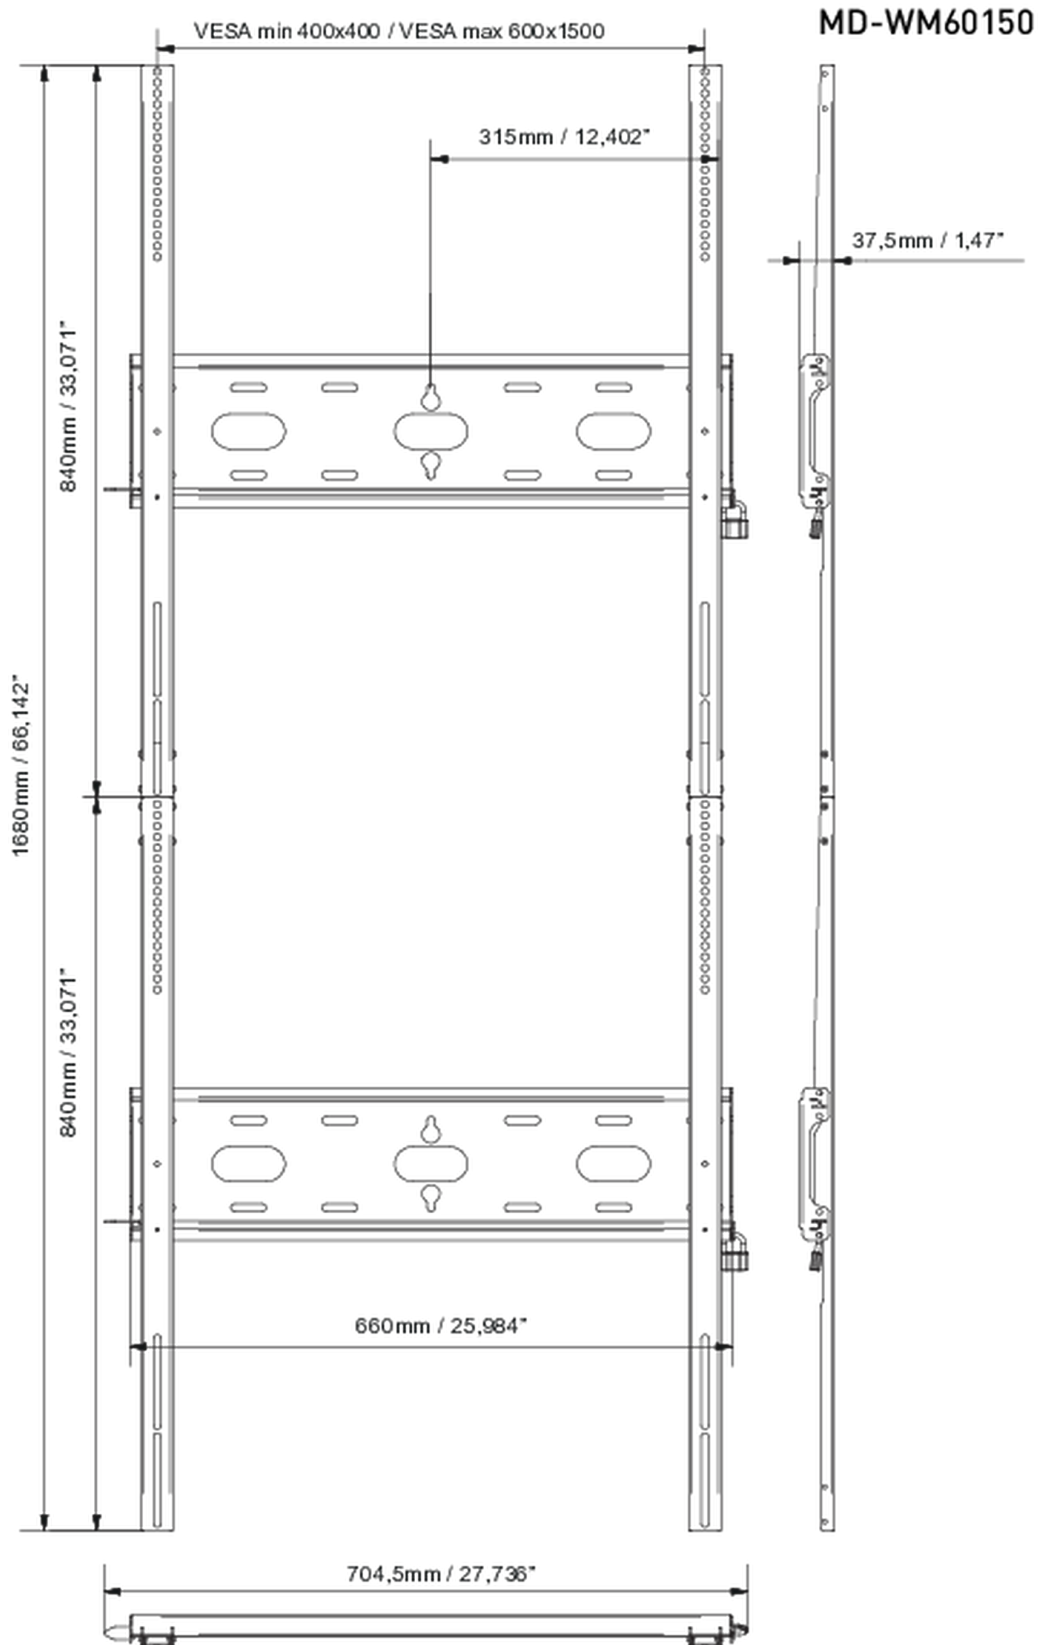

## Universal wall mount, up to VESA 600x1500mm, max. 125kg

With the easy and quick fixation system, this wall mount guarantees safe usage in environments like schools and other public utility buildings for 105" displays in portrait orientation.

### 01 DEVICE

Type Wall Mount

### 02 TECHNICAL SPECIFICATION

|                     |                 |
|---------------------|-----------------|
| Max weight capacity | 125kg / monitor |
| VESA minimum        | 400 x 400mm     |
| VESA maximum        | 600 x 1500mm    |

### 03 DIMENSIONS / WEIGHT

Product dimensions W x H x D

704.5 x 1680 x 37.5mm

EAN code

5902841101258

All trademarks and registered trademarks acknowledged. E & O E. Specification subject to change without notice. All LCD's comply with ISO-9241-307:2008 in connection with pixel defects.