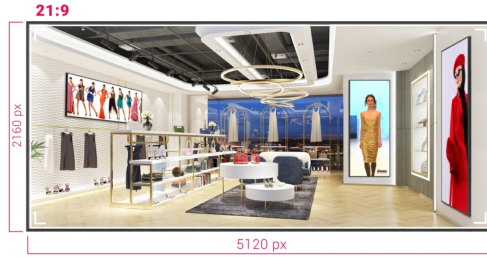

LFD - SIGNAGE DISPLAYS**INFORMATION**

105" Professional 5KUW Display for specialised 21:9 panoramic commercial signage

Experience a true 21:9 Panoramic Ultra-Wide view for all your content with the jaw dropping 105" displays of iiyama. This super sleek thin bezel design display shows vibrant and larger than life imagery and videos using 5KUW resolution to make the difference.

Whether installed in mission critical control room facilities or vibrant digital signage for high end retail spaces, this iiyama 105" large format display offers businesses an easy and effective solution to help capture their audience's attention. Designed to perform in continual, around the clock environments, the LH10551UWS-B1AG can be installed and utilised in landscape and portrait orientation to create the most stimulating imagery in any space.

21:9 Ultra-Wide Screen

With an ultra-wide aspect ratio, this professional display provides an expansive canvas to accommodate panoramic commercial signage. The 21:9 Ultra Wide format is also the perfect optimisation for your content capabilities, enhancing our messages and simultaneously attracting your audience on a larger scale.

5K - 11 Mega Pixels

Experience stunning visuals on this IPS panel with 5KUW resolution (5120x2160), offering crisp and clear images for a truly immersive viewing experience.

USB-C Connection

Delivers the latest in video, audio and Touch signal, all through one port.