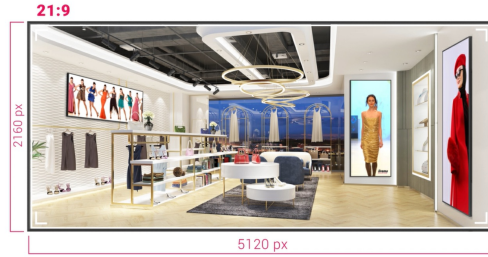

LFD - SIGNAGE DISPLAYS

105" Professional 5KUW Display for specialised 21:9 panoramic commercial signage

Experience a true 21:9 Panoramic Ultra-Wide view for all your content with the jaw-dropping 105" displays of iiyama. This super-sleek thin bezel design display shows vibrant and larger-than-life imagery and videos using 5KUW resolution to make the difference.

Whether installed in mission-critical control room facilities or vibrant digital signage for high-end retail spaces, this iiyama 105" large-format display offers businesses an easy and effective solution to help capture their audience's attention. Designed to perform in continual, around-the-clock environments, the LH10551UWS-B1AG can be installed and utilised in landscape and portrait orientation to create the most stimulating imagery in any space.

21:9 Ultra-Wide Screen

With an ultra-wide aspect ratio, this professional display provides an expansive canvas to accommodate panoramic commercial signage. The 21:9 Ultra Wide format is also the perfect optimisation for your content capabilities, enhancing our messages and simultaneously attracting your audience on a larger scale.

5K - 11 Mega Pixels

Zažijte ohromující obraz s rozlišením 5KUW (5120x2160), které nabízí ostrý a jasný obraz pro skutečně pohlcující zážitek ze sledování.

USB-C Connection

Poskytuje nejnovější obrazový, zvukový a dotykový signál, to vše prostřednictvím jednoho portu.