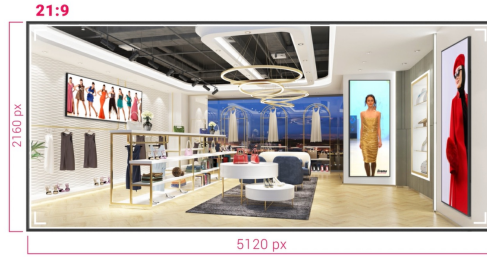

## 105" Professional 5KUW Display for specialised 21:9 panoramic commercial signage

Experience a true 21:9 Panoramic Ultra-Wide view for all your content with the jaw dropping 105" displays of iiyama. This super sleek thin bezel design display shows vibrant and larger than life imagery and videos using 5KUW resolution to make the difference.

Whether installed in mission critical control room facilities or vibrant digital signage for high end retail spaces, this iiyama 105" large format display offers businesses an easy and effective solution to help capture their audience's attention. Designed to perform in continual, around the clock environments, the LH10551UWS-B1AG can be installed and utilised in landscape and portrait orientation to create the most stimulating imagery in any space.

## 21:9 Ultra-Wide Screen

With an ultra-wide aspect ratio, this professional display provides an expansive canvas to accommodate panoramic commercial signage. The 21:9 Ultra Wide format is also the perfect optimisation for your content capabilities, enhancing our messages and simultaneously attracting your audience on a larger scale.

## 5K - 11 Mega Pixels

Наслаждайтесь потрясающими визуальными эффектами с разрешением 5KUW (5120x2160), предлагающими живые и четкие изображения для полного погружения в просмотр.