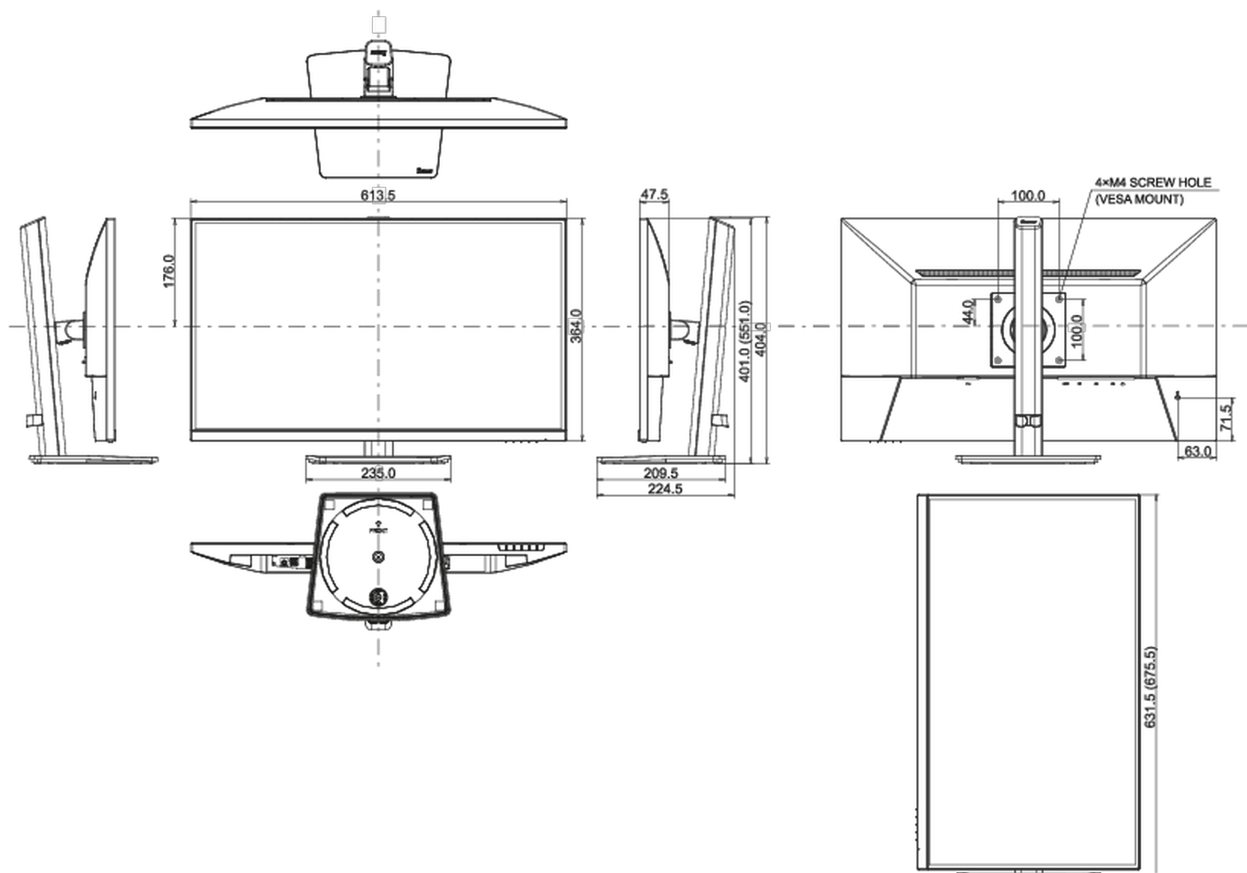

Cable management system

yes

05 ACCESSORIES INCLUDED

Cables

power, USB, HDMI

Other

quick start guide, safety guide

06 POWER MANAGEMENT

Power supply unit

internal

Power supply

AC 100 - 240V, 50/60Hz

Power usage

20.5W typical, 0.5W stand by, 0.3W off mode

07 SUSTAINABILITY

Regulations

TCO Certified, CE, TÜV-Bauart, EAC, VCCI-B, PSE, RoHS support, ErP, WEEE, REACH, UKCA

Energy efficiency class (Regulation (EU) 2017/1369)

E

REACH SVHC

above 0.1%: Lead

08 DIMENSIONS / WEIGHT

Product dimensions W x H x D

613.5 x 401 (551) x 224.5mm

Box dimensions W x H x D

691 x 142 x 447mm

Weight (without box)

5.3kg

Weight (with box)

6.6kg

EAN code

4948570122684