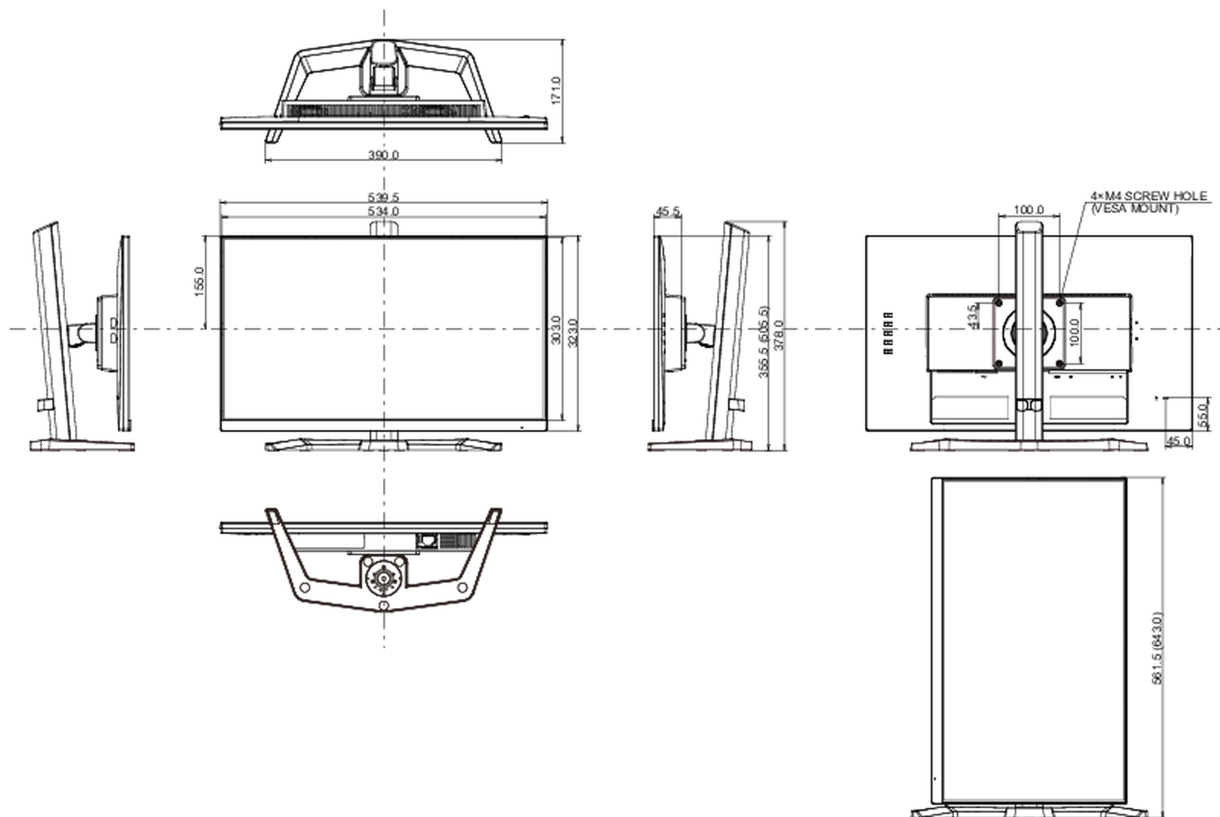

CE, TÜV-Bauart, EAC, PSE, RoHS support, ErP, WEEE, VCCI, REACH, UKCA

Clase de eficiencia energética (Regulation (EU) 2017/1369)

E

REACH SVHC

por encima de 0.1% de plomo

08 DIMENSIONES / PESO

Producto dimensiones W x H x D

539.5 x 355.5 (505.5) x 171mm

Peso (sin caja)

4.5kg

Código EAN

4948570123131

All trademarks and registered trademarks acknowledged. E & O E. Specification subject to change without notice. All LCD's comply with ISO-9241-307:2008 in connection with pixel defects.