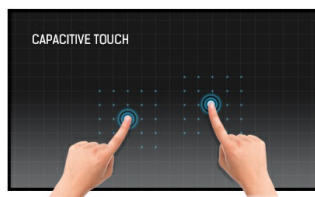

23.8" PCAP 10pt touchscreen monitor featuring IPS panel technology, Edge-to-Edge glass design and anti fingerprint coating

With its Full HD (1920x1080) resolution and accurate Projective Capacitive 10 point touch technology, the ProLite T2452MSC-W1 delivers seamless and accurate touch response. Featuring IPS LCD screen technology, it offers exceptional colour performance and wide viewing angles, making it a perfect choice for a vast array of interactive applications. The flexible stand can be positioned at several angles creating a comfortable and ergonomic user experience and the integrated cable management system hides all the cables and electrical wires giving a neat and cable-free workspace. In addition, the edge-to-edge glass and ultra slim design creates an eye-catching finish. The ProLite T2452MSC-W1 is the ideal solution for interactive signage, instore retail, POS and interactive presentations.

Szintén elérhető fekete színben : [ProLite T2452MSC-B1](#)