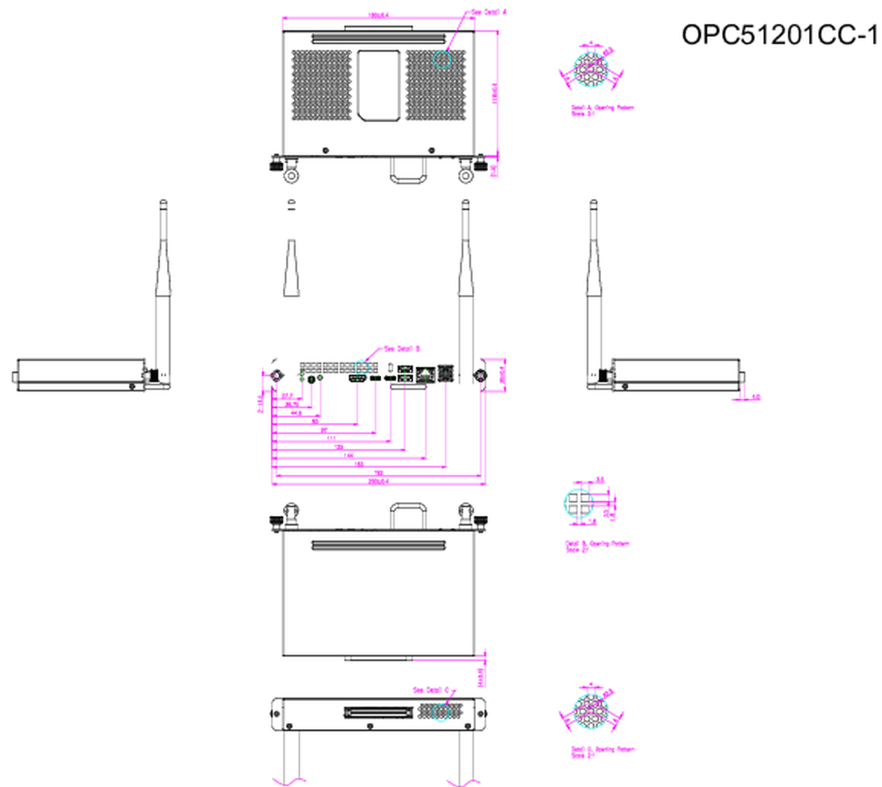

An Intel® i5 OPS slot PC with Windows® 11 which supports 5K (5120x2160) resolution

This mini OPS PC with Intel® Core™ i5 inside turns your iiyama (interactive) large format display into a stand-alone solution. It comes equipped with a powerful Intel® processor with integrated Ultra HD graphics and a fast SSD drive. No hassle with cables and having to mount a PC at the back of the monitor or on a floor lift. The OPC51201CC-1 is also very quiet with a noise level below 34dB at 100% CPU load at 1meter distance. Simply slide in the iiyama OPS slot PC and get started right away.

01 УСТРОЙСТВО

Type	OPS slot PC
CPU	Intel® Core™ i5-1240P, TPM 2.0 (Trusted Platform Module), vPro Essential
RAM	16GB DDR4
SSD	256GB M.2
Graphics	Integrated Intel® Iris® Xe
Chipset	Intel®
Sound card	Integrated High Definition Audio Stereo
Network	10/100/1000M Adapter
WiFi	802.11 a/b/g/n/ac/ax (M.2 NVME)
Bluetooth	5.3
Operating system	Windows 11 IoT Enterprise
LAN (RJ45)	x1
USB	3.0 x2, 2.0 x2, 3.2 (Type C) x2 (support DP Alt mode)
HDMI Out	x1 (2.0)
Microphone In	x1 (mic and headset combo)

02 POWER-MANAGEMENT

Потребляемая мощность 95W стандарт, 0.5W ожидание

03 РАЗМЕР / BEC

Размер продукта 180 x 119 x 30мм

Вес (без упаковки)	0.75кг
Вес (с упаковкой)	0.95кг
EAN код	4948570033188

OPC51201CC-1

04 ВНЕШНИЕ УСЛОВИЯ