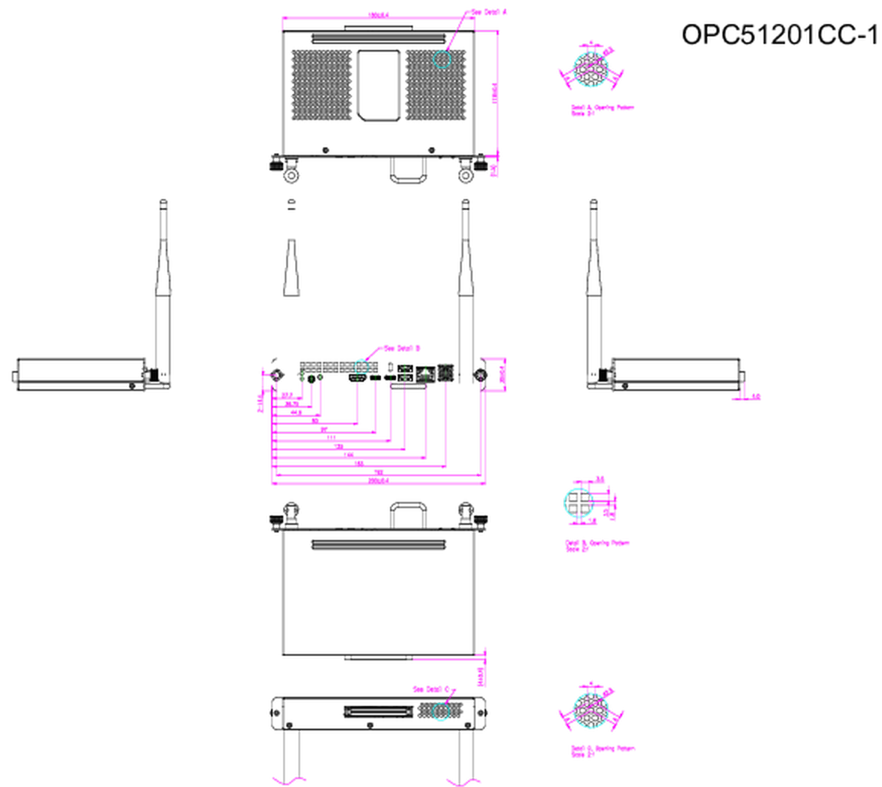

## An Intel® i5 OPS slot PC with Windows® 11 IoT Enterprise and TPM 2.0 (Trusted Platform Module)

This mini OPS PC with Intel® Core™ i5 inside turns your iiyama (interactive) large format display into a stand-alone solution. It comes equipped with a powerful Intel® processor with integrated Ultra HD graphics and a fast SSD drive. No hassle with cables and having to mount a PC at the back of the monitor or on a floor lift. The OPC51201CC-1 is also very quiet with a noise level below 34dB at 100% CPU load at 1meter distance. Simply slide in the iiyama OPS slot PC and get started right away.

### 01 ESZKÖZ

Típus	OPS slot PC
CPU	Intel® Core™ i5-1240P, TPM 2.0 (Trusted Platform Module), vPro Essential
RAM	16GB DDR4
SSD	256GB M.2
Grafikák	Integrated Intel® Iris® Xe
Chipkészlet	Intel®
Hangkártya	Integrated High Definition Audio Stereo
Hálózatépítés	10/100/1000M Adapter
WiFi	802.11 a/b/g/n/ac/ax (M.2 NVME)
Bluetooth	5.3
Operációs rendszer	Windows 11 IoT Enterprise
LAN (RJ45)	x1
USB	3.0 x2, 2.0 x2, 3.2 (Type C) x2 (support DP Alt mode)
HDMI Kimenet	x1 (2.0)
Fejhallgató csatlakozó	igen
Mikrofon Bemenet	x1 (mic and headset combo)

### 03 MÉRETEK / SÚLY

Termék méretei H x Sz x M	180 x 119 x 30mm
Súly (doboz nélkül)	0.75kg
Súly (dobozzal)	0.95kg
EAN kód	4948570033188