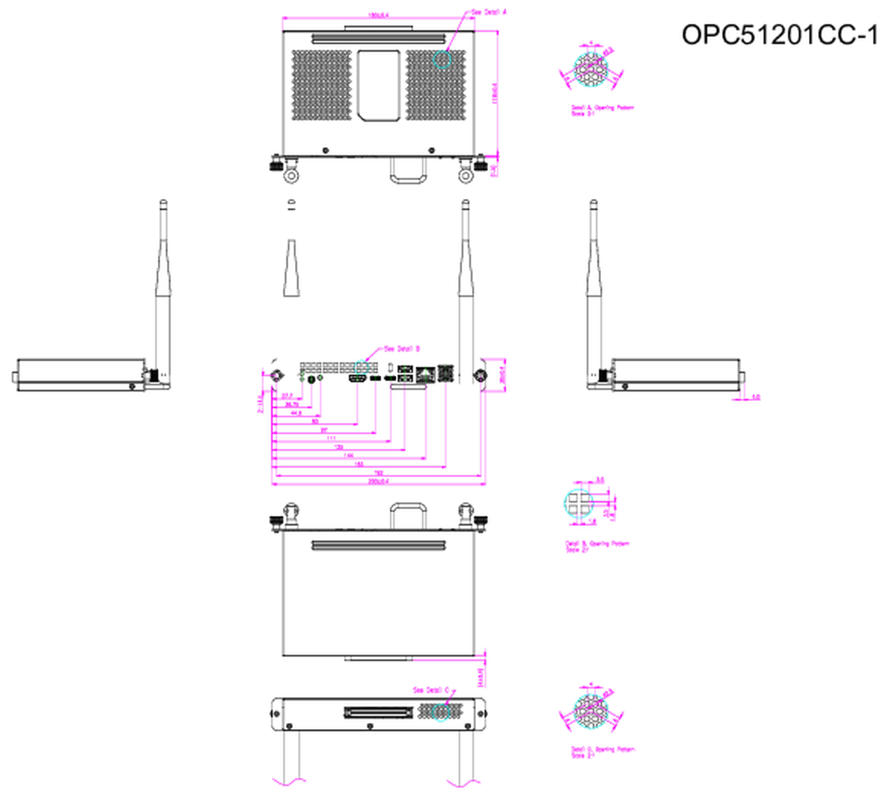

An Intel® i5 OPS slot PC with Windows® 11 which supports 5K (5120x2160) resolution

This mini OPS PC with Intel® Core™ i5 inside turns your iiyama (interactive) large format display into a stand-alone solution. It comes equipped with a powerful Intel® processor with integrated Ultra HD graphics and a fast SSD drive. No hassle with cables and having to mount a PC at the back of the monitor or on a floor lift. The OPC51201CC-1 is also very quiet with a noise level below 34dB at 100% CPU load at 1meter distance. Simply slide in the iiyama OPS slot PC and get started right away.

01 DEVICE

Type	OPS slot PC
CPU	Intel® Core™ i5-1240P, TPM 2.0 (Trusted Platform Module), vPro Essential
RAM	16GB DDR4
SSD	256GB M.2
Graphics	Integrated Intel® Iris® Xe
Chipset	Intel®
Sound card	Integrated High Definition Audio Stereo
Network	10/100/1000M Adapter
WiFi	802.11 a/b/g/n/ac/ax (M.2 NVME)
Bluetooth	5.3
Operating system	Windows 11 IoT Enterprise
LAN (RJ45)	x1
USB	3.0 x2, 2.0 x2, 3.2 (Type C) x2 (support DP Alt mode)
HDMI Out	x1 (2.0)
Microphone In	x1 (mic and headset combo)

02 POWER MANAGEMENT

Power usage	95W typical, 0.5W stand by
-------------	----------------------------

03 DIMENSIONS / WEIGHT

Product dimensions L x W x H	180 x 119 x 30mm
------------------------------	------------------

Weight (without box)	0.75kg
Weight (with box)	0.95kg
EAN code	4948570033188

04 ENVIRONMENTAL CONDITIONS

Operation temperature range	0°C - 40°C
Operation humidity	10% - 95%
Storage temperature range	- 10°C - 50°C
Storage humidity	10% - 95%