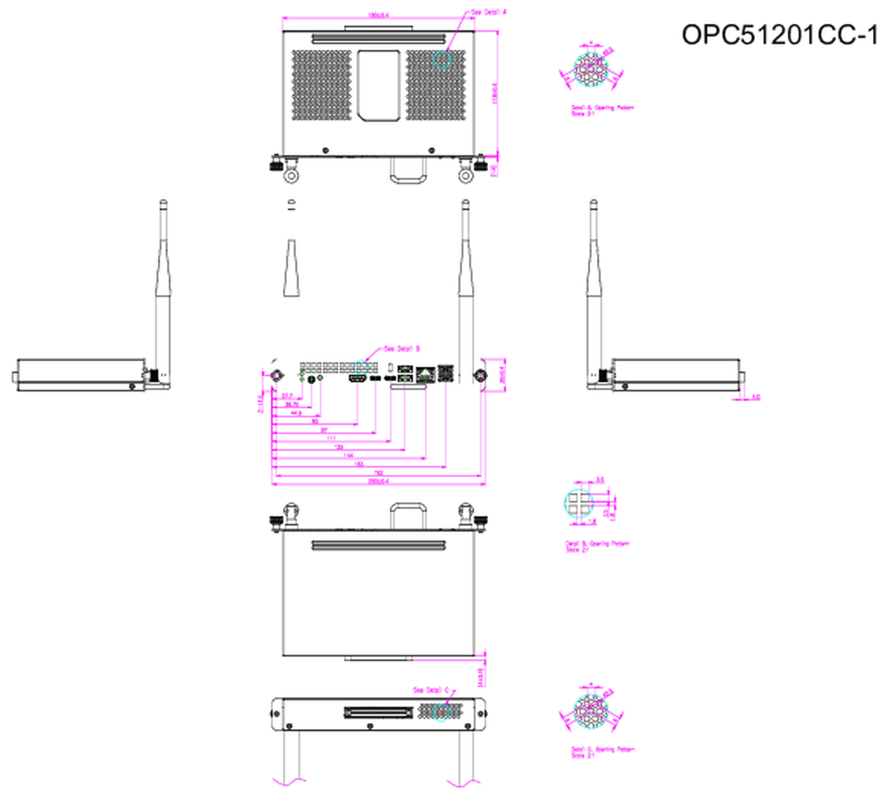

Product dimensions L x W x H	180 x 119 x 30mm
Weight (without box)	0.75kg
Weight (with box)	0.95kg
EAN code	4948570033188

04 ENVIRONMENTAL CONDITIONS

Operation temperature range	0°C - 40°C
Operation humidity	10% - 95%
Storage temperature range	- 10°C - 50°C
Storage humidity	10% - 95%

All trademarks and registered trademarks acknowledged. E & O E. Specification subject to change without notice. All LCD's comply with ISO-9241-307:2008 in connection with pixel defects.

© IIYAMA CORPORATION. ALL RIGHTS RESERVED