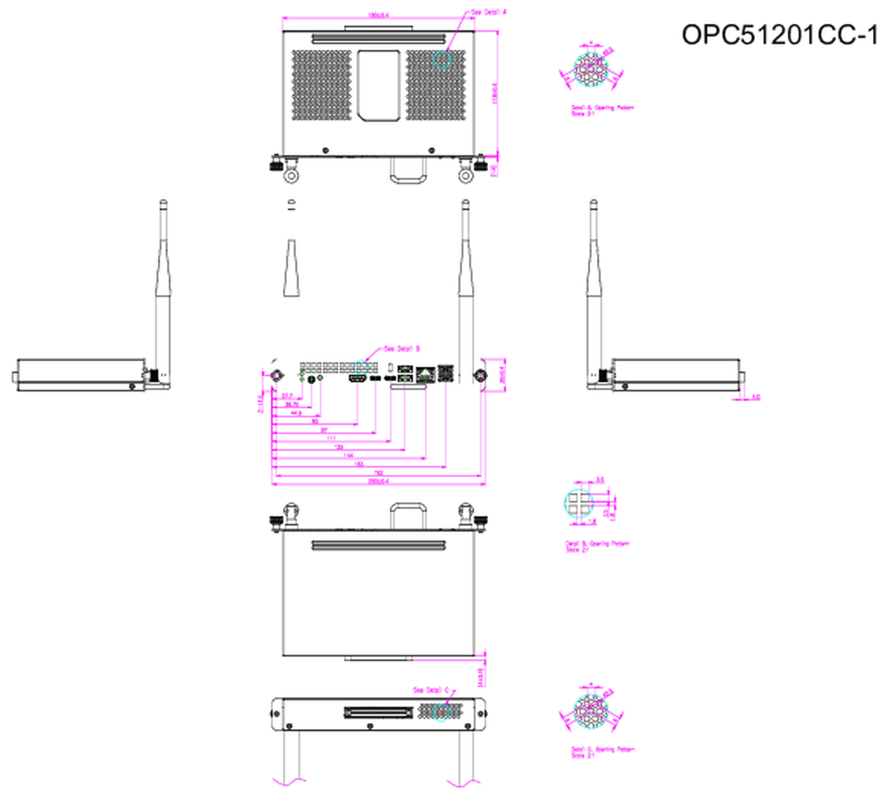

## An Intel® i5 OPS slot PC with Windows® 11 which supports 5K (5120x2160) resolution

This mini OPS PC with Intel® Core™ i5 inside turns your iiyama (interactive) large format display into a stand-alone solution. It comes equipped with a powerful Intel® processor with integrated Ultra HD graphics and a fast SSD drive. No hassle with cables and having to mount a PC at the back of the monitor or on a floor lift. The OPC51201CC-1 is also very quiet with a noise level below 34dB at 100% CPU load at 1meter distance. Simply slide in the iiyama OPS slot PC and get started right away.

### 01 DEVICE

Type	OPS slot PC
CPU	Intel® Core™ i5-1240P, TPM 2.0 (Trusted Platform Module), vPro Essential
RAM	16GB DDR4
SSD	256GB M.2
Graphics	Integrated Intel® Iris® Xe
Chipset	Intel®
Sound card	Integrated High Definition Audio Stereo
Network	10/100/1000M Adapter
WiFi	802.11 a/b/g/n/ac/ax (M.2 NVME)
Bluetooth	5.3
Operating system	Windows 11 IoT Enterprise
LAN (RJ45)	x1
USB	3.0 x2, 2.0 x2, 3.2 (Type C) x2 (support DP Alt mode)
HDMI Out	x1 (2.0)
Headphone connector	yes
Microphone In	x1 (mic and headset combo)

### 02 POWER MANAGEMENT

Power usage 95W typical, 0.5W stand by

### 03 DIMENSIONS / WEIGHT

Product dimensions L x W x H	180 x 119 x 30mm
Weight (without box)	0.75kg
Weight (with box)	0.95kg
EAN code	4948570033188