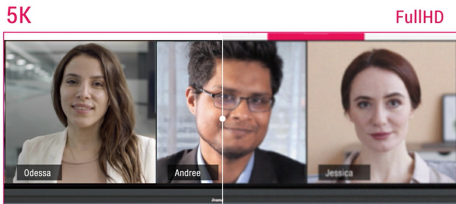

5K - 11 Mega Pixels