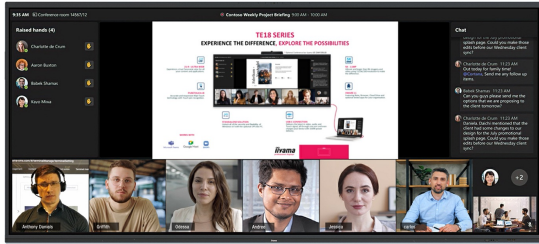

IFP INTERACTIVE DISPLAYS

**105" Ultra-wide Interactive 5K UHD display with 21:9 panoramic view**

- The TE10518UWI-B1AG is a revolutionary 105" 5K UHD Interactive Touchscreen that brings a new level of collaboration and engagement to your workspace. Boasting cutting-edge technology and a host of impressive features and functionalities, this interactive display is designed to transform the way you work, communicate, and share ideas. Whether it's for boardrooms, classrooms, or collaborative meeting spaces, this 105" 21:9 Ultra-Wide interactive touchscreen is the ultimate tool to foster creativity, productivity, and seamless communication.

## Microsoft Teams Front Row