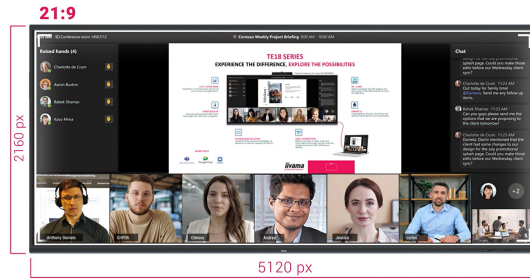

IFP INTERACTIVE DISPLAYS

INFORMATION

105" Ultra-wide Interactive 5K UHD display with 21:9 panoramic view

- The TE10518UWI-B1AG is a revolutionary 105" 5K UHD Interactive Touchscreen that brings a new level of collaboration and engagement to your workspace. Boasting cutting-edge technology and a host of impressive features and functionalities, this interactive display is designed to transform the way you work, communicate, and share ideas. Whether it's for boardrooms, classrooms, or collaborative meeting spaces, this 105" 21:9 Ultra-Wide interactive touchscreen is the ultimate tool to foster creativity, productivity, and seamless communication.

Microsoft Teams Front Row

Take your collaboration to the next level with the integration of Microsoft Teams Front Row. This feature allows you to seamlessly host or join virtual meetings and video conferences using the interactive touchscreen as your central communication hub.

21:9 Ultra-Wide Screen

With an ultra-wide aspect ratio, this interactive touchscreen provides an expansive canvas to accommodate multiple content windows side-by-side, enhancing multitasking capabilities. The 21:9 Ultra Wide format is also the perfect optimisation for Microsoft Teams Front Row delivering an exceptional experience and meeting room equity for all attendees.

5K - 11 Mega Pixels

Experience stunning visuals with the 5K UHD resolution, offering crisp and clear images for a truly immersive viewing experience.

PURETOUCH-IR+

The state-of-the-art PureTouch-IR+ technology ensures accurate and precise touch responses, enabling effortless interaction and annotation.