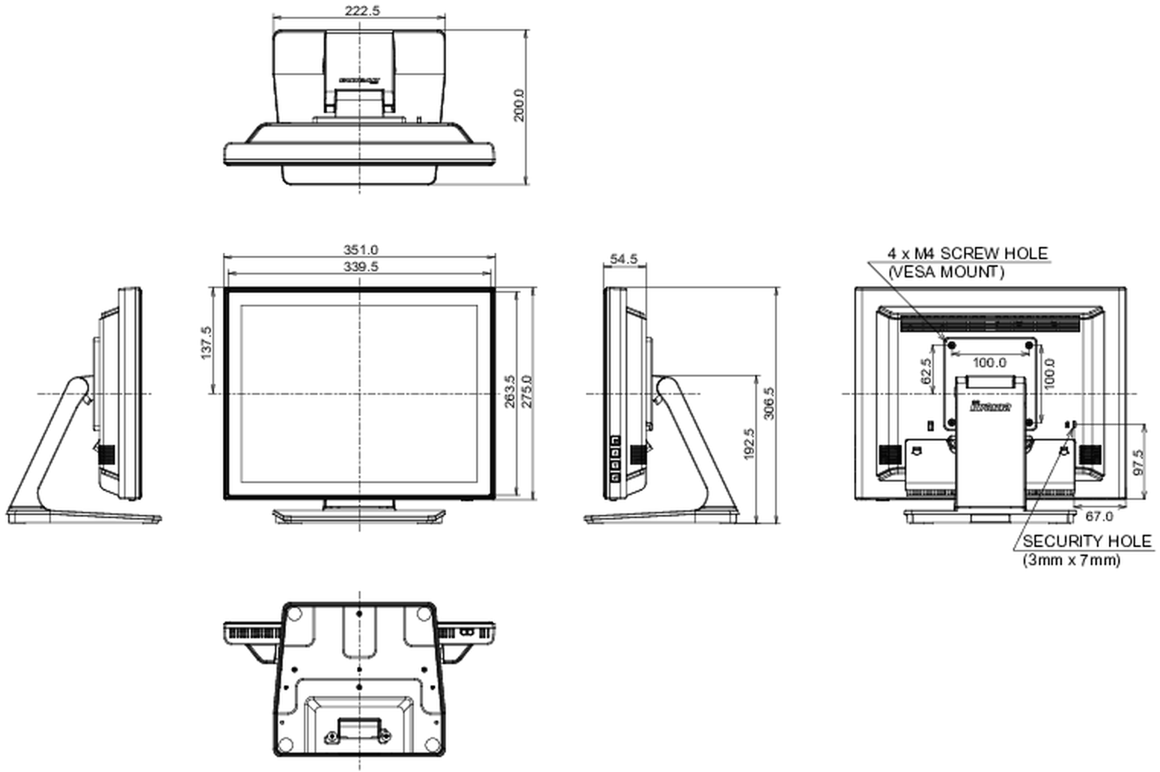

## 10 DIMENZIJE / TEŽINA

Dimenzije proizvoda Š x V x D 351 x 306.5 x 200mm

Težina (bez kutije) 3.7kg

EAN kod 4948570122097

All trademarks and registered trademarks acknowledged. E & O E. Specification subject to change without notice. All LCD's comply with ISO-9241-307:2008 in connection with pixel defects.