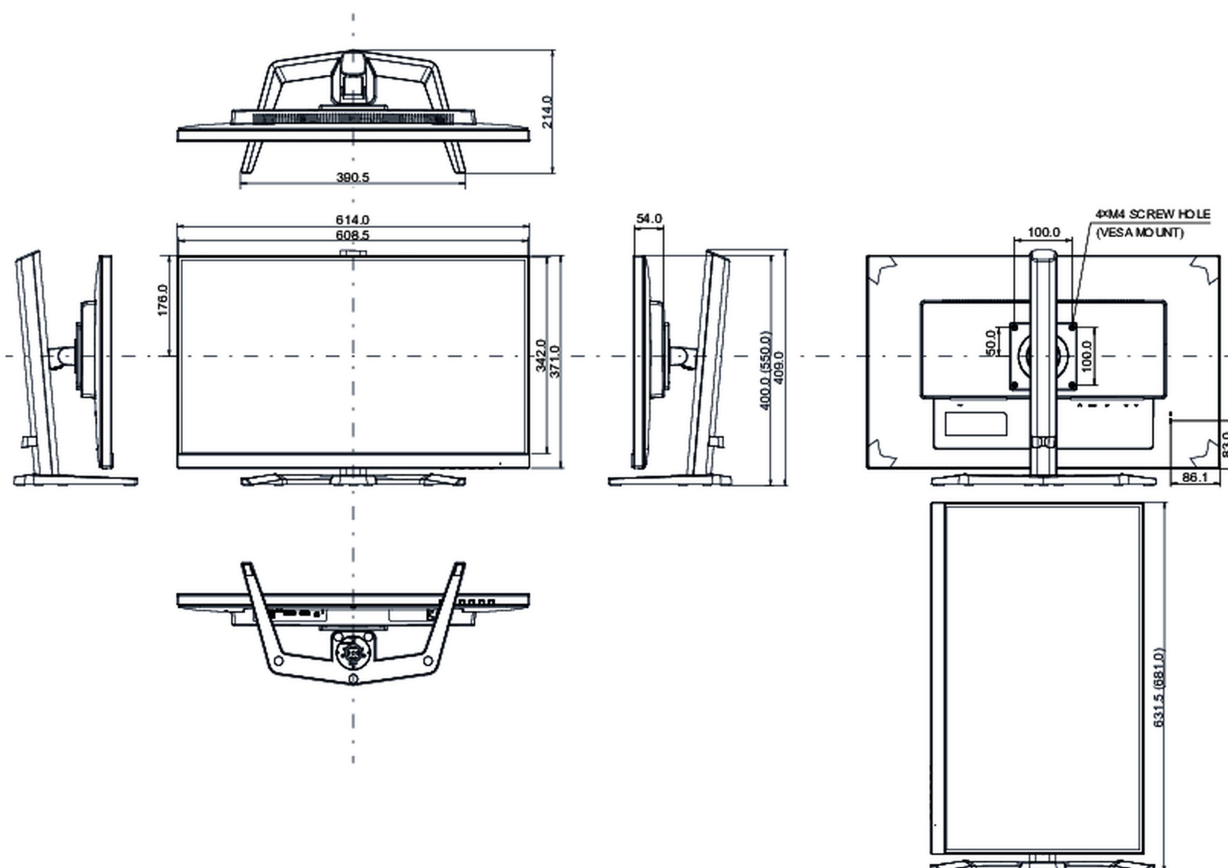

## 08 DIMENZIJE / TEŽINA

Dimenzije proizvoda Š x V x D 614 x 400 (550) x 214mm

Dimenzije kutije Š x V x D 692 x 506 x 207mm

Težina (bez kutije) 5.7kg

Težina (sa kutijom) 7,7kg

EAN kod 4948570121939

*All trademarks and registered trademarks acknowledged. E & O E. Specification subject to change without notice. All LCD's comply with ISO-9241-307:2008 in connection with pixel defects.*