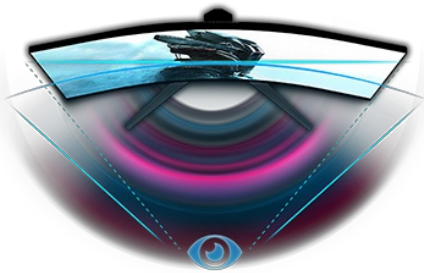

Immerse yourself in the game with the curved GCB3280QSU Red Eagle with 165Hz refresh rate

The 1500R curved VA panel with 165Hz refresh rate, 0.2ms MPRT and the 2560x1440 resolution gives you an immersive viewing experience and guarantees superb image quality. The height adjustable stand ensures you can easily adjust the screen position and easily customizable screen settings using the predefined and custom gaming modes along with the Black Tuner function gives you control over the dark scenes to make sure details are always clearly visible.

CURVED DESIGN 1500R

The 1500R curvature of the screen guarantees a realistic and comfortable viewing experience allowing you to really immerse yourself in the game.

165Hz & 0.2ms MPRT

With 165Hz refresh rate and 0.2ms MPRT response time the force is with you! Make split second decisions and be sure the image on the screen is always sharp and smooth.

01 DISPLAY CHARACTERISTICS

Diagonal	31.5", 80cm
Panel	VA LED, matte finish
Curved	1500R
Native resolution	2560 x 1440 @165Hz (3.7 megapixel WQHD, DisplayPort)
Aspect ratio	16:9
Panel brightness	350 cd/m ²
Static contrast	3000:1
Advanced contrast	80M:1
Response time (MPRT)	0.2ms
Viewing zone	horizontal/vertical: 178°/178°, right/left: 89°/89°, up/down: 89°/89°
Colour support	16.7mln
Horizontal Sync	30 - 245kHz
Viewable area W x H	697.3 x 392.3mm, 27.5 x 15.4"
Pixel pitch	0.272mm
Colour	matte, black