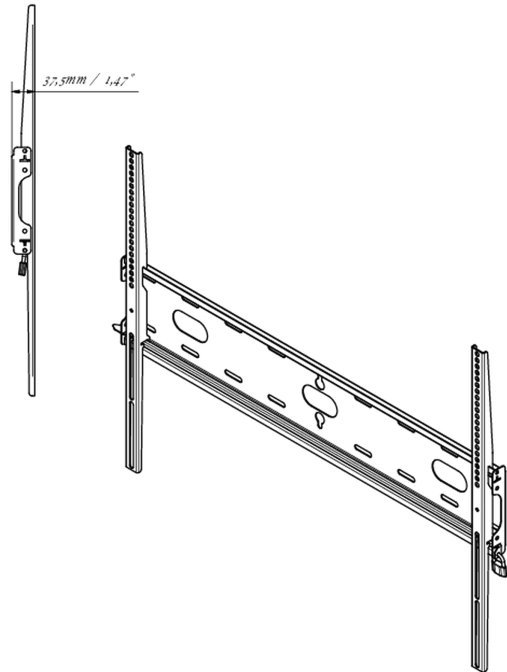

02 DIMENZIJE / TEŽINA

Dimenzije proizvoda Š x V x D	860 x 640 x 37.5mm
Dimenzije kutije Š x V x D	930 x 220 x 40mm
Težina (bez kutije)	3.3kg
Težina (sa kutijom)	4kg
EAN kod	5902841107380

MD-WM8060

All trademarks and registered trademarks acknowledged. E & O E. Specification subject to change without notice. All LCD's comply with ISO-9241-307:2008 in connection with pixel defects.