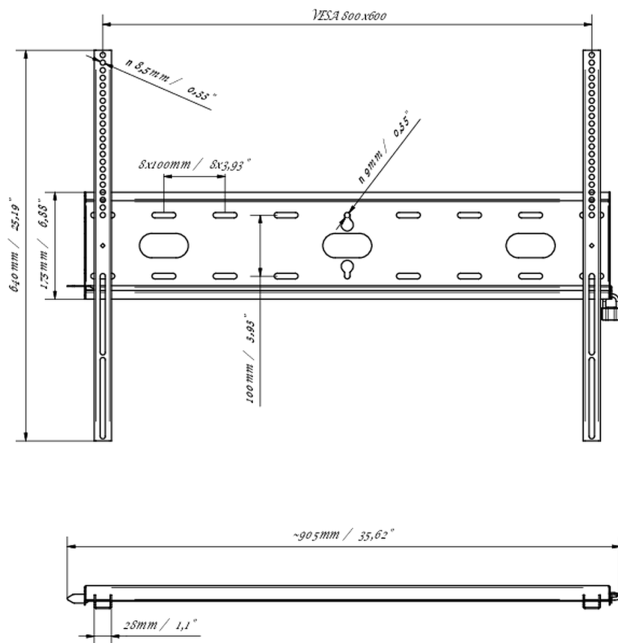

02 DIMENZIJE / TEŽINA

Dimenzije proizvoda Š x V x D	860 x 640 x 37.5mm
Dimenzije kutije Š x V x D	930 x 220 x 40mm
Težina (bez kutije)	3.3kg
Težina (sa kutijom)	4kg
EAN kod	5902841107380

MD-WM8060

All trademarks and registered trademarks acknowledged. E & O E. Specification subject to change without notice. All LCD's comply with ISO-9241-307:2008 in connection with pixel defects.