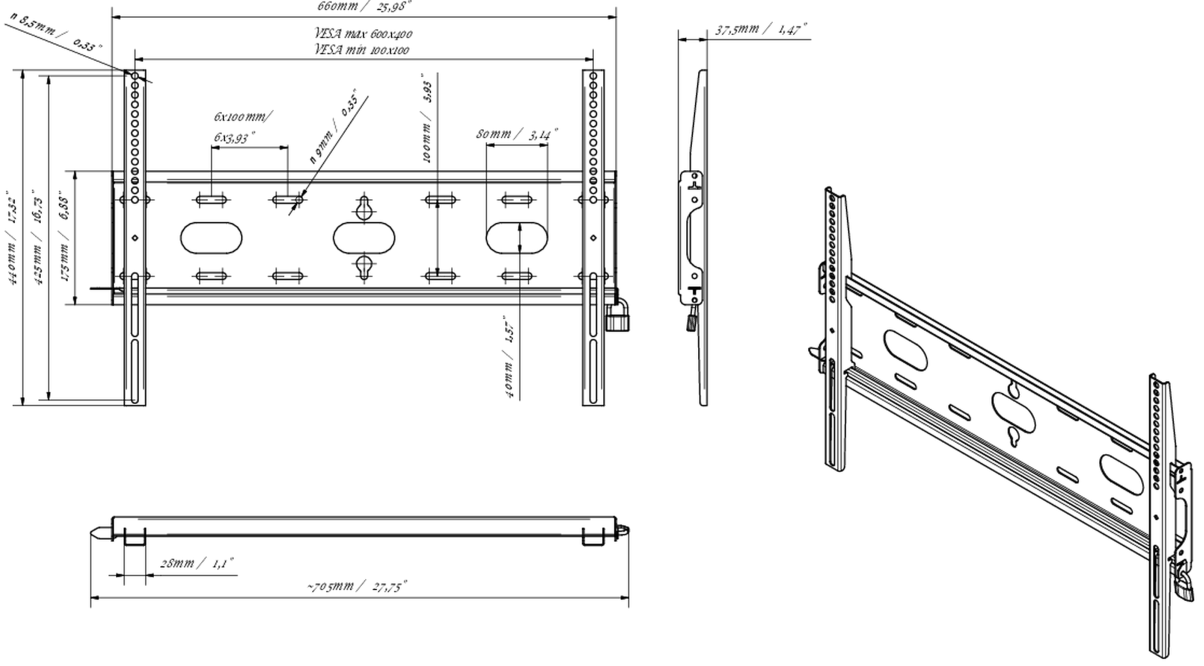

Evrensel duvar montajı, maks. 600x400mm. 125kg

With the easy and quick fixation system, this wall mount guarantees safe usage in environments like schools and other public utility buildings.

01 TEKNİK ÖZELLİK

Maksimum ağırlık kapasitesi	125kg / monitör
VESA minimum	100 x 100mm
VESA maksimum	600 x 400mm

MD-WM6040

02 ÖLÇÜLER / AĞIRLIK

Ürün boyutları G x Y x D 660 x 440 x 37.5mm

Kutu boyutları G x Y x D 690 x 220 x 40mm

Ağırlık (kutu hariç) 2.3kg

Ağırlık (kutu ile birlikte) 3kg

EAN kodu 5902841107106

MD-WM6040

All trademarks and registered trademarks acknowledged. E & O E. Specification subject to change without notice. All LCD's comply with ISO-9241-307:2008 in connection with pixel defects.