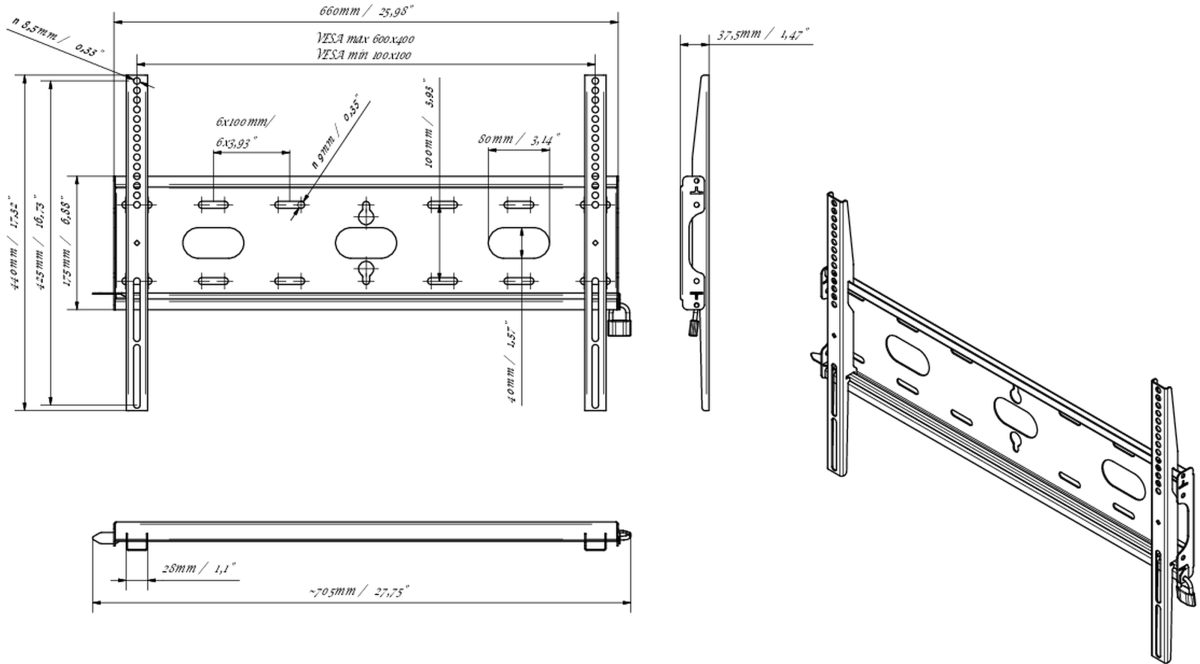

Evrensel duvar montajı, maks. 600x400mm. 125kg

With the easy and quick fixation system, this wall mount guarantees safe usage in environments like schools and other public utility buildings.

01 TEKNİK ÖZELLİK

Maksimum ağırlık kapasitesi	125kg / monitör
VESA minimum	100 x 100mm
VESA maksimum	600 x 400mm

MD-WM6040

02 ÖLÇÜLER / AĞIRLIK

Ürün boyutları G x Y x D 660 x 440 x 37.5mm

Kutu boyutları G x Y x D 690 x 220 x 40mm

Ağırlık (kutu hariç) 2.3kg

Ağırlık (kutu ile birlikte) 3kg

EAN kodu 5902841107106

MD-WM6040

All trademarks and registered trademarks acknowledged. E & O E. Specification subject to change without notice. All LCD's comply with ISO-9241-307:2008 in connection with pixel defects.