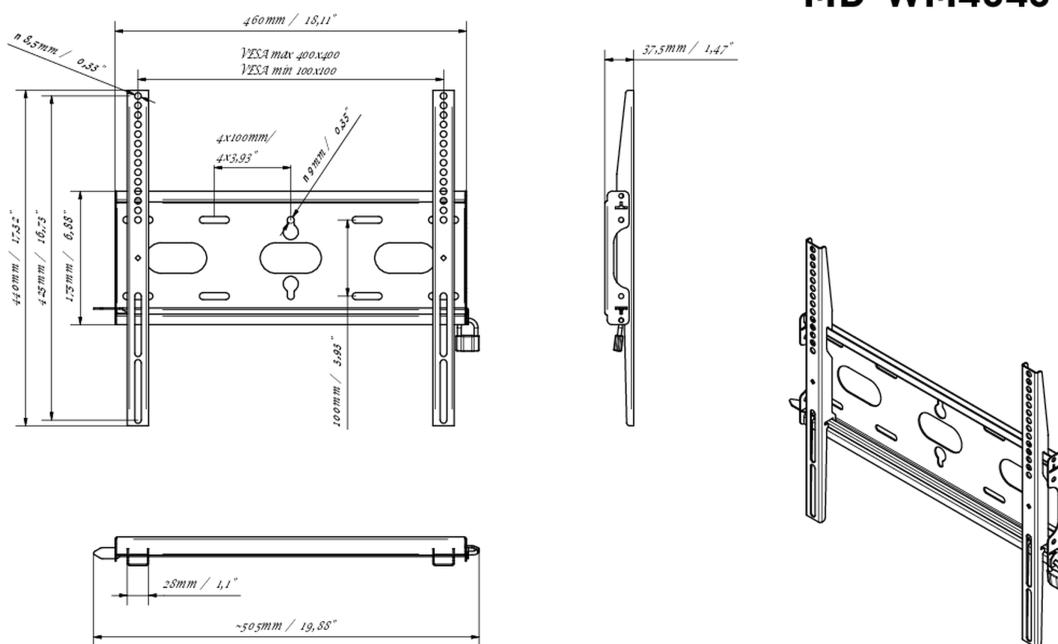

Universal wall mount, up to VESA 400x400mm, max. 125kg

With the easy and quick fixation system, this wall mount guarantees safe usage in environments like schools and other public utility buildings.

01 DEVICE

Type Wall Mount

02 TECHNICAL SPECIFICATION

Max weight capacity	125kg / monitor
VESA minimum	100 x 100mm
VESA maximum	400 x 400mm

MD-WM4040

03 DIMENSIONS / WEIGHT

Product dimensions W x H x D	460 x 440 x 37.5mm
Box dimensions W x H x D	205 x 505 x 38mm
Weight (without box)	1.8kg
Weight (with box)	2.5kg
EAN code	5902841107281