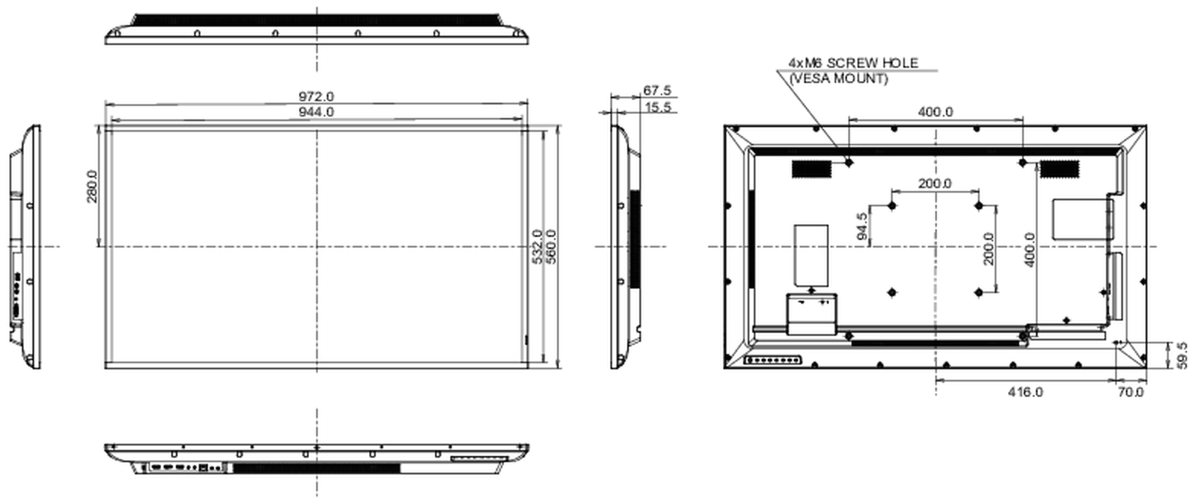

## 09 DIMENZIJE / TEŽINA

Dimenzije proizvoda Š x V x D	972 x 560 x 67.5mm
Dimenzije kutije Š x V x D	1070 x 690 x 139mm
Težina (bez kutije)	8.8kg
Težina (sa kutijom)	12.3kg
EAN kod	4948570120925

All trademarks and registered trademarks acknowledged. E & O E. Specification subject to change without notice. All LCD's comply with ISO-9241-307:2008 in connection with pixel defects.