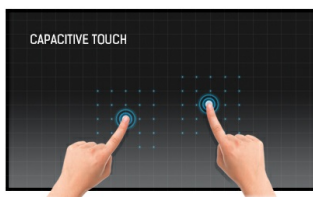

23.8" PCAP 10pt touchscreen monitor featuring IPS panel technology, Edge-to-Edge glass design and anti fingerprint coating

With its Full HD (1920x1080) resolution and accurate Projective Capacitive 10 point touch technology, the ProLite T2452MSC-BW1 delivers seamless and accurate touch response. Featuring IPS LCD screen technology, it offers exceptional colour performance and wide viewing angles, making it a perfect choice for a vast array of interactive applications. The flexible stand can be positioned at several angles creating a comfortable and ergonomic user experience and the integrated cable management system hides all the cables and electrical wires giving a neat and cable-free workspace. In addition, the edge-to-edge glass and ultra slim design creates an eye-catching finish. The ProLite T2452MSC-B1 is the ideal solution for interactive signage, instore retail, POS and interactive presentations.

Szintén elérhető fehér színben : [ProLite T2452MSC-W1](#)