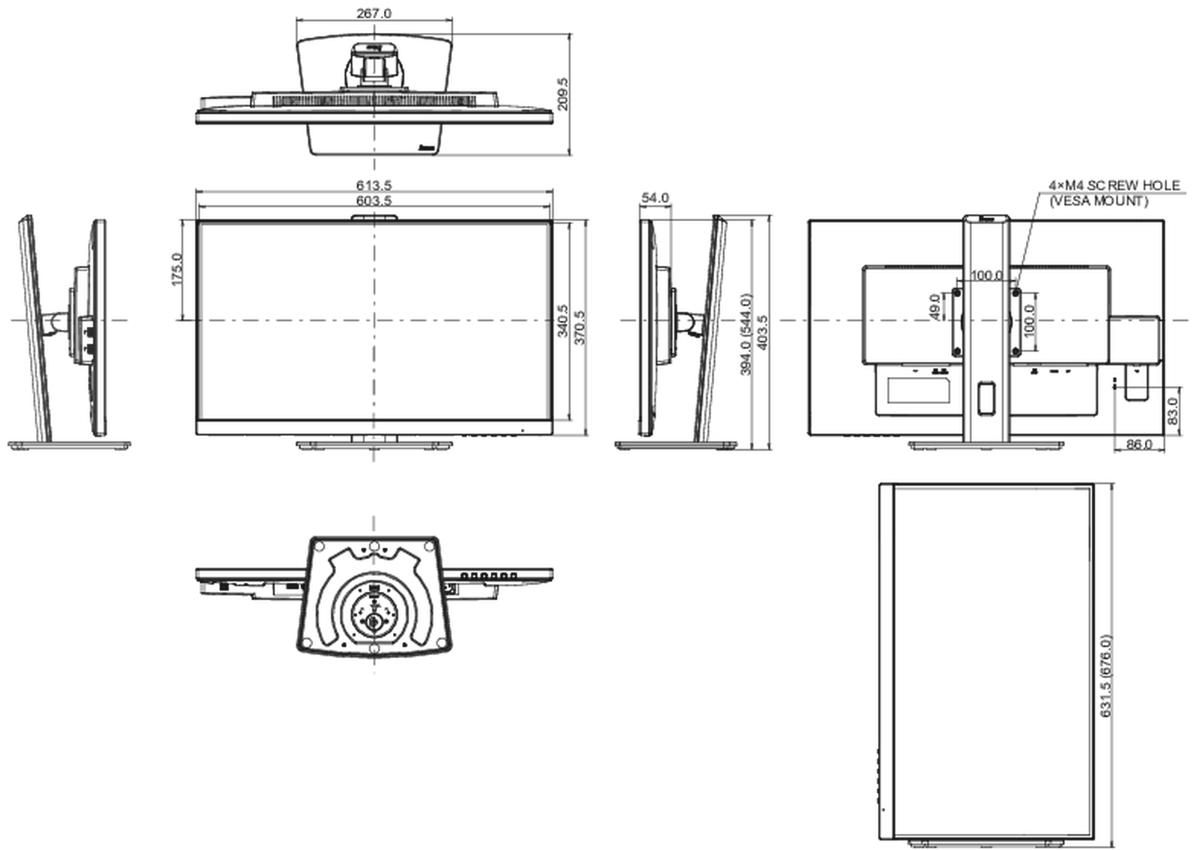

## 08 MÉRETEK / SÚLY

Termék méretei Sz x H x M	613.5 x 394 (544) x 209.5mm
Súly (doboz nélkül)	6.7kg
EAN kód	4948570121656

All trademarks and registered trademarks acknowledged. E & O E. Specification subject to change without notice. All LCD's comply with ISO-9241-307:2008 in connection with pixel defects.