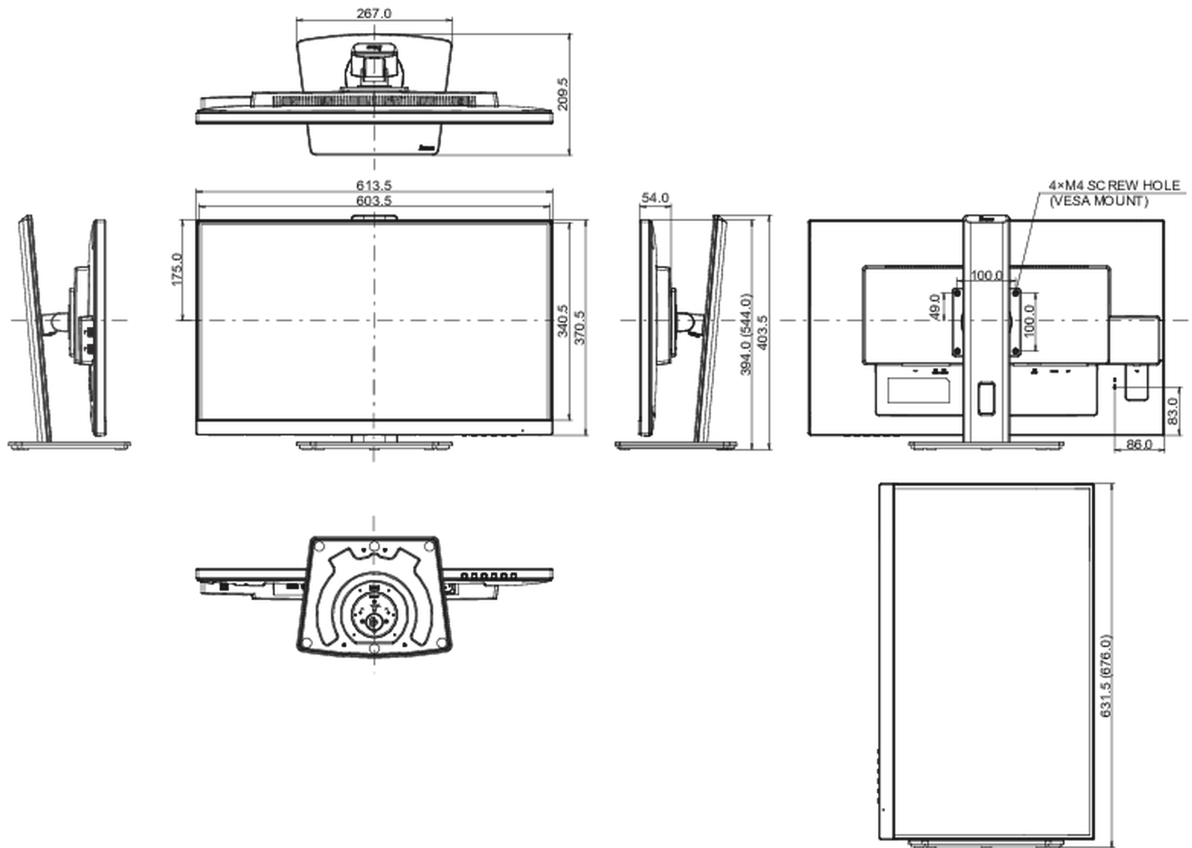

## 04 MECHANICAL

Display position adjustments	height, swivel, tilt, pivot (rotation both sides)
Height adjustment	150mm
Rotation (PIVOT function)	90°
Swivel stand	90°; 45° left; 45° right
Tilt angle	23° up; 5° down

## 08 DIMENSIONS / WEIGHT

Product dimensions W x H x D	613.5 x 394 (544) x 209.5mm
Weight (without box)	6.7kg
EAN code	4948570121656

All trademarks and registered trademarks acknowledged. E & O E. Specification subject to change without notice. All LCD's comply with ISO-9241-307:2008 in connection with pixel defects.